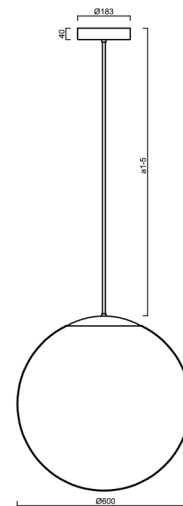

ADRIA P5 HP

LED-5L08E1050Z11/099/a1 B DALI 4K##

WWW.OSMONT.CZ

ADRIA P5 HP

Product code: ADR62605

Type: LED-5L08E1050Z11/099/a1 B DALI 4K##

Short description of the luminaire: White colour | pendant high-power LED light DALI | TRIPLEX OPAL hand blown glass shade | rod pendant 20 cm |

Technical

Types of luminaires	Dimmable
Mounting type	Suspended - rod
Base material	steel
Shade material	three-layer glass TRIPLEX OPAL
Base color	white Ral9003
Shade color	white
Holding the shade	steel holder
Mounting location	ceiling
Width	600 mm
Length	600 mm
Height	600 mm
Diameter	ø 600 mm
Hinge length	200 mm
mounting holes (diameter)	3xø5mm
Cable entrance	2xø16mm
Energy Class	D
Impact strength	IK01
Operating temperature	from -20°C to +30°C

Eulum data for calculation programs are available at

Logistic

EAN	8591728059293
Weight NTTO	7.15 Kg
Weight BTTO	9.85 Kg
Number of cartons	2 pcs
Package volume	0.278 m ³
Package 1 width	0.62 m
Package 1 length	0.62 m
Package 1 height	0.63 m
Warranty*	60 months

*The warranty for the batteries is valid for 12 months from the date of purchase.

Installation dimensions:

Additional assortment:

Lampshade

Product code	Name	Color	Description	Picture	Drawing
20076	099	white	příslušenství		