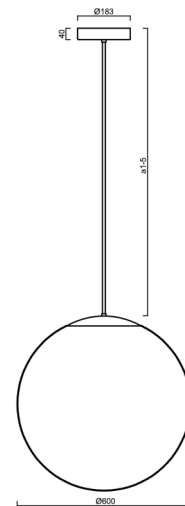

ADRIA P5 HP

LED-5L08E1050Z11/099/a5 B 4K##

WWW.OSMONT.CZ

ADRIA P5 HP

Product code: ADR62604

Type: LED-5L08E1050Z11/099/a5 B 4K##

Short description of the luminaire: White colour | pendant high-power LED light ON/OFF | TRIPLEX OPAL hand blown glass shade | rod pendant 100 cm |

Technical

Types of luminaires	Classic on/off
Mounting type	Suspended - rod
Base material	steel
Shade material	three-layer glass TRIPLEX OPAL
Base color	white Ral9003
Shade color	white
Holding the shade	steel holder
Mounting location	ceiling
Width	600 mm
Length	600 mm
Height	600 mm
Diameter	ø 600 mm
Hinge length	1000 mm
mounting holes (diameter)	3xØ5mm
Cable entrance	2xØ16mm
Energy Class	D
Impact strength	IK01
Operating temperature	from -20°C to +30°C

Eulum data for calculation programs are available at

Logistic

EAN	8591728059286
Weight NTTO	8.45 Kg
Weight BTTO	10.85 Kg
Number of cartons	2 pcs
Package volume	0.278 m ³
Package 1 width	0.62 m
Package 1 length	0.62 m
Package 1 height	0.63 m
Warranty*	60 months

*The warranty for the batteries is valid for 12 months from the date of purchase.

Installation dimensions:

Additional assortment:

Lampshade

Product code	Name	Color	Description	Picture	Drawing
20076	099	white	příslušenství	