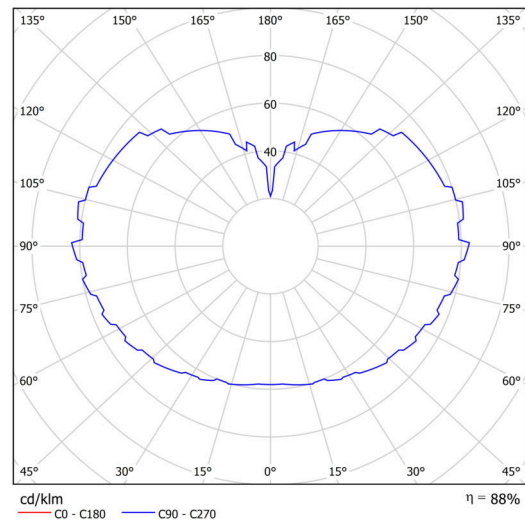

Technical

Types of luminaires	Classic on/off
Mounting type	Suspended - rod
Base material	steel
Shade material	three-layer glass TRIPLEX OPAL
Base color	white Ral9003
Shade color	white
Holding the shade	steel holder
Mounting location	ceiling
Width	600 mm
Length	600 mm
Height	600 mm
Diameter	ø 600 mm
Hinge length	1000 mm
mounting holes (diameter)	3xØ5mm
Cable entrance	2xØ16mm
Energy Class	D
Impact strength	IK01
Operating temperature	from -20°C to +30°C

Luminous

Lum. flux of luminaire	9280 lm
Lum. flux of light source	10540 lm
Luminaire efficacy	142 lm/W
Temperature	4000 K
Rated life time LED L80/B10	100000 hours
CRI	Ra80
MacAdam	3
Blue light hazard	Risk group 0