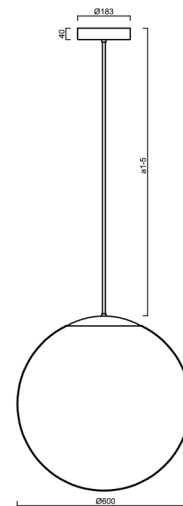

ADRIA P5 HP

LED-5L08E1050Z11/099/a1 B 4K##

WWW.OSMONT.CZ

ADRIA P5 HP

Product code: ADR62600

Type: LED-5L08E1050Z11/099/a1 B 4K##

Short description of the luminaire: White colour | pendant high-power LED light ON/OFF | TRIPLEX OPAL hand blown glass shade | rod pendant 20 cm |

Technical

Types of luminaires	Classic on/off
Mounting type	Suspended - rod
Base material	steel
Shade material	three-layer glass TRIPLEX OPAL
Base color	white Ral9003
Shade color	white
Holding the shade	steel holder
Mounting location	ceiling
Width	600 mm
Length	600 mm
Height	600 mm
Diameter	ø 600 mm
Hinge length	200 mm
mounting holes (diameter)	3xø5mm
Cable entrance	2xø16mm
Energy Class	D
Impact strength	IK01
Operating temperature	from -20°C to +30°C

Eulum data for calculation programs are available at

Logistic

EAN	8591728059248
Weight NTTO	7.15 Kg
Weight BTTO	9.85 Kg
Number of cartons	2 pcs
Package volume	0.278 m ³
Package 1 width	0.62 m
Package 1 length	0.62 m
Package 1 height	0.63 m
Warranty*	60 months

*The warranty for the batteries is valid for 12 months from the date of purchase.

Installation dimensions:

Additional assortment:

Lampshade

Product code	Name	Color	Description	Picture	Drawing
20076	099	white	příslušenství		