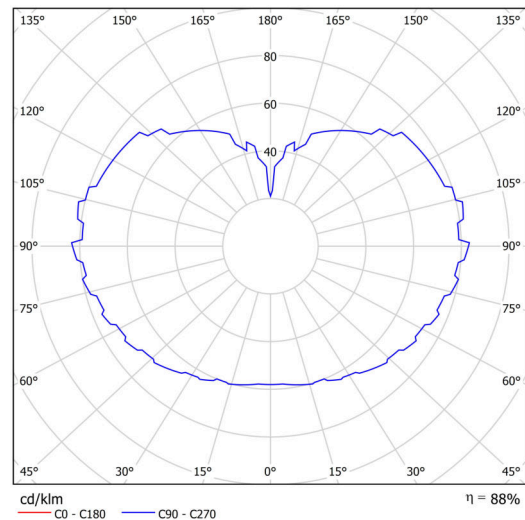

Technical

Types of luminaires	Classic on/off
Mounting type	Suspended - rod
Base material	steel
Shade material	three-layer glass TRIPLEX OPAL
Base color	white Ral9003
Shade color	white
Holding the shade	steel holder
Mounting location	ceiling
Width	600 mm
Length	600 mm
Height	600 mm
Diameter	ø 600 mm
Hinge length	200 mm
mounting holes (diameter)	3xø5mm
Cable entrance	2xø16mm
Energy Class	D
Impact strength	IK01
Operating temperature	from -20°C to +30°C

Luminous

Lum. flux of luminaire	9280 lm
Lum. flux of light source	10540 lm
Luminaire efficacy	142 lm/W
Temperature	4000 K
Rated life time LED L80/B10	100000 hours
CRI	Ra80
MacAdam	3
Blue light hazard	Risk group 0