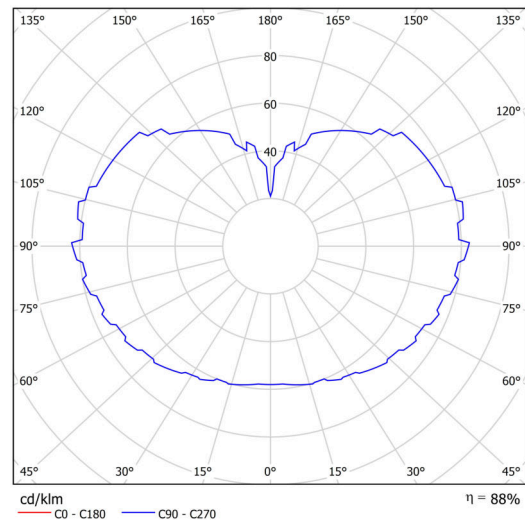

Luminous

Lum. flux of luminaire	8890 lm
Lum. flux of light source	10100 lm
Luminaire efficacy	136 lm/W
Temperature	3000 K
Rated life time LED L80/B10	100000 hours
CRI	Ra80
MacAdam	3
Blue light hazard	Risk group 0