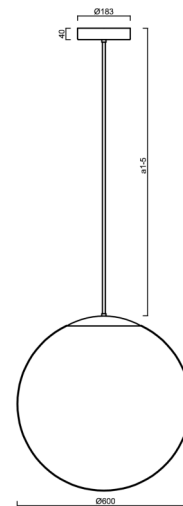

# ADRIA P5 HP

Product code: ADR62149

Type: LED-5L08E1050Z11/099/a5 NB DALI 3K##

Short description of the luminaire: Stainless steel brushed | pendant high-power LED light DALI | TRIPLEX OPAL hand blown glass shade | rod pendant 100 cm |

## Technical

Types of luminaires	Dimmable
Mounting type	Suspended - rod
Base material	stainless steel steel
Shade material	three-layer glass TRIPLEX OPAL
Base color	brushed stainless steel
Shade color	white
Holding the shade	steel holder
Mounting location	ceiling
Width	600 mm
Length	600 mm
Height	600 mm
Diameter	ø 600 mm
Hinge length	1000 mm
mounting holes (diameter)	3xØ5mm
Cable entrance	2xØ16mm
Energy Class	D
Impact strength	IK01
Operating temperature	from -20°C to +30°C