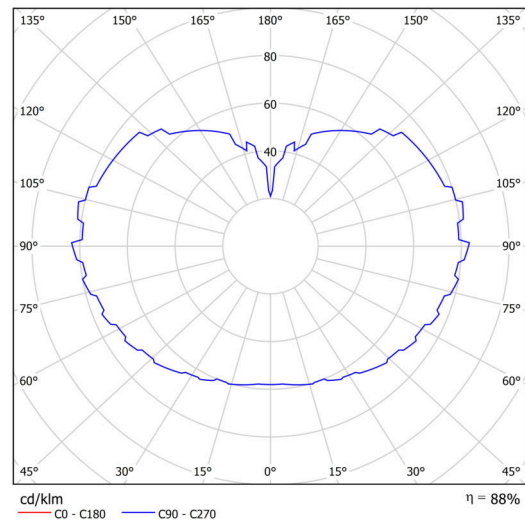

Technical

Types of luminaires	Classic on/off
Mounting type	Suspended - rod
Base material	stainless steel steel
Shade material	three-layer glass TRIPLEX OPAL
Base color	brushed stainless steel
Shade color	white
Holding the shade	steel holder
Mounting location	ceiling
Width	600 mm
Length	600 mm
Height	600 mm
Diameter	ø 600 mm
Hinge length	1000 mm
mounting holes (diameter)	3xØ5mm
Cable entrance	2xØ16mm
Energy Class	D
Impact strength	IK01
Operating temperature	from -20°C to +30°C

Luminous

Lum. flux of luminaire	8890 lm
Lum. flux of light source	10100 lm
Luminaire efficacy	136 lm/W
Temperature	3000 K
Rated life time LED L80/B10	100000 hours
CRI	Ra80
MacAdam	3
Blue light hazard	Risk group 0