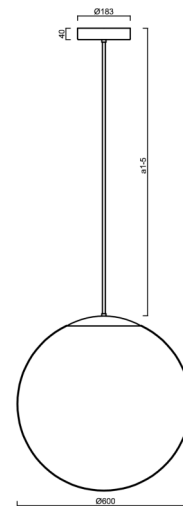

ADRIA P5 HP

LED-5L08E1050Z11/099/a5 NB 3K##

WWW.OSMONT.CZ

ADRIA P5 HP

Product code: ADR62144

Type: LED-5L08E1050Z11/099/a5 NB 3K##

Short description of the luminaire: Stainless steel brushed | pendant high-power LED light ON/OFF | TRIPLEX OPAL hand blown glass shade| rod pendant 100 cm |

Technical

Types of luminaires	Classic on/off
Mounting type	Suspended - rod
Base material	stainless steel steel
Shade material	three-layer glass TRIPLEX OPAL
Base color	brushed stainless steel
Shade color	white
Holding the shade	steel holder
Mounting location	ceiling
Width	600 mm
Length	600 mm
Height	600 mm
Diameter	ø 600 mm
Hinge length	1000 mm
mounting holes (diameter)	3xØ5mm
Cable entrance	2xØ16mm
Energy Class	D
Impact strength	IK01
Operating temperature	from -20°C to +30°C

Eulum data for calculation programs are available at

Logistic

EAN	8591728057589
Weight NTTO	8.45 Kg
Weight BTTO	10.85 Kg
Number of cartons	2 pcs
Package volume	0.278 m ³
Package 1 width	0.62 m
Package 1 length	0.62 m
Package 1 height	0.63 m
Warranty*	60 months

*The warranty for the batteries is valid for 12 months from the date of purchase.

Installation dimensions:

Additional assortment:

Lampshade

Product code	Name	Color	Description	Picture	Drawing
20076	099	white	příslušenství		