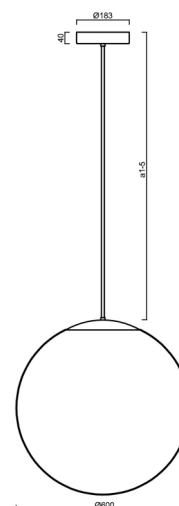

ADRIA P5 HP

LED-5L08E1050Z11/099/a4 NB 3K##

WWW.OSMONT.CZ

ADRIA P5 HP

Product code: ADR62143

Type: LED-5L08E1050Z11/099/a4 NB 3K##

Short description of the luminaire: Stainless steel brushed | pendant high-power LED light ON/OFF | TRIPLEX OPAL hand blown glass shade| rod pendant 80 cm |

Technical

Types of luminaires	Classic on/off
Mounting type	Suspended - rod
Base material	stainless steel steel
Shade material	three-layer glass TRIPLEX OPAL
Base color	brushed stainless steel
Shade color	white
Holding the shade	steel holder
Mounting location	ceiling
Width	600 mm
Length	600 mm
Height	600 mm
Diameter	ø 600 mm
Hinge length	800 mm
mounting holes (diameter)	3xø5mm
Cable entrance	2xø16mm
Energy Class	D
Impact strength	IK01
Operating temperature	from -20°C to +30°C