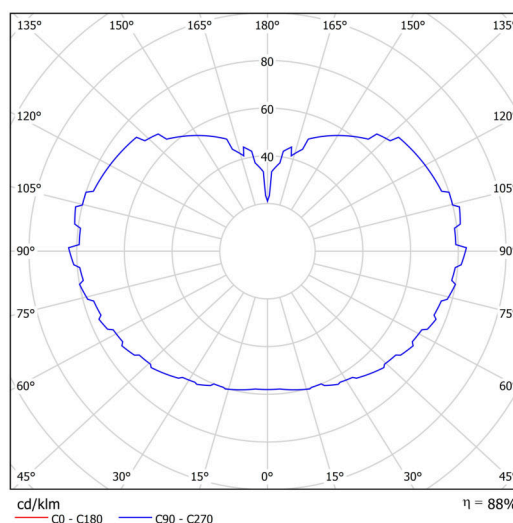

Luminous

Lum. flux of luminaire	8890 lm
Lum. flux of light source	10100 lm
Luminaire efficacy	136 lm/W
Temperature	3000 K
Rated life time LED L80/B10	100000 hours
CRI	Ra80
MacAdam	3
Blue light hazard	Risk group 0