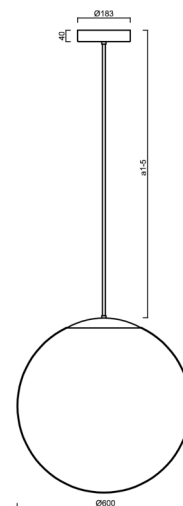

# ADRIA P5 HP

Product code: ADR62141

Type: LED-5L08E1050Z11/099/a2 NB 3K##

Short description of the luminaire: Stainless steel brushed | pendant high-power LED light ON/OFF | TRIPLEX OPAL hand blown glass shade| rod pendant 40 cm |

## Technical

Types of luminaires	Classic on/off
Mounting type	Suspended - rod
Base material	stainless steel steel
Shade material	three-layer glass TRIPLEX OPAL
Base color	brushed stainless steel
Shade color	white
Holding the shade	steel holder
Mounting location	ceiling
Width	600 mm
Length	600 mm
Height	600 mm
Diameter	ø 600 mm
Hinge length	400 mm
mounting holes (diameter)	3x5mm
Cable entrance	2xØ16mm
Energy Class	D
Impact strength	IK01
Operating temperature	from -20°C to +30°C