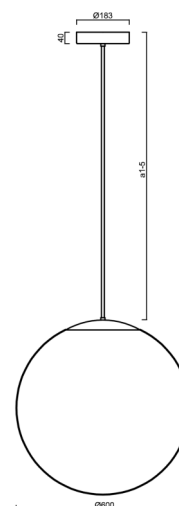

ADRIA P5 HP

LED-5L08E1050Z11/099/a1 NB 3K##

WWW.OSMONT.CZ

ADRIA P5 HP

Product code: ADR62140

Type: LED-5L08E1050Z11/099/a1 NB 3K##

Short description of the luminaire: Stainless steel brushed | pendant high-power LED light ON/OFF | TRIPLEX OPAL hand blown glass shade | rod pendant 20 cm |

Technical

Types of luminaires	Classic on/off
Mounting type	Suspended - rod
Base material	stainless steel steel
Shade material	three-layer glass TRIPLEX OPAL
Base color	brushed stainless steel
Shade color	white
Holding the shade	steel holder
Mounting location	ceiling
Width	600 mm
Length	600 mm
Height	600 mm
Diameter	ø 600 mm
Hinge length	200 mm
mounting holes (diameter)	3xø5mm
Cable entrance	2xø16mm
Energy Class	D
Impact strength	IK01
Operating temperature	from -20°C to +30°C