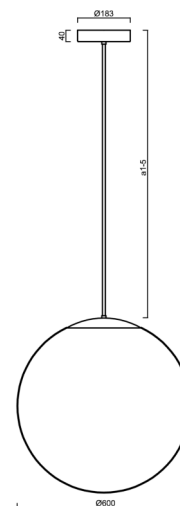

# ADRIA P5 HP

Product code: ADR62139

Type: LED-5L08E1050Z11/099/a5 NL DALI 3K##

Short description of the luminaire: Stainless steel polished | pendant high-power LED light DALI | TRIPLEX OPAL hand blown glass shade | rod pendant 100 cm |

## Technical

Types of luminaires	Dimmable
Mounting type	Suspended - rod
Base material	stainless steel steel
Shade material	three-layer glass TRIPLEX OPAL
Base color	polished stainless steel
Shade color	white
Holding the shade	steel holder
Mounting location	ceiling
Width	600 mm
Length	600 mm
Height	600 mm
Diameter	ø 600 mm
Hinge length	1000 mm
mounting holes (diameter)	3xØ5mm
Cable entrance	2xØ16mm
Energy Class	D
Impact strength	IK01
Operating temperature	from -20°C to +30°C