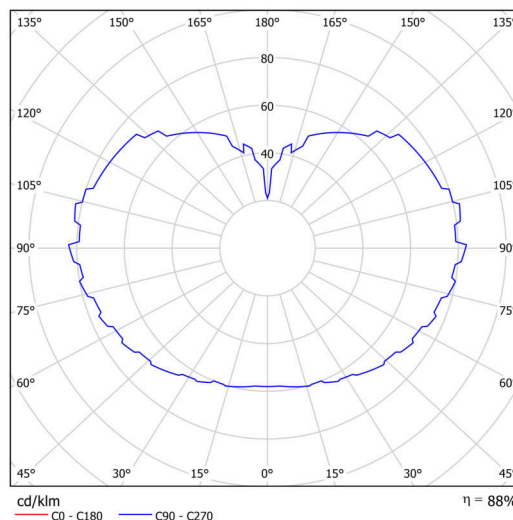

Luminous

Lum. flux of luminaire	8890 lm
Lum. flux of light source	10100 lm
Luminaire efficacy	136 lm/W
Temperature	3000 K
Rated life time LED L80/B10	100000 hours
CRI	Ra80
MacAdam	3
Blue light hazard	Risk group 0