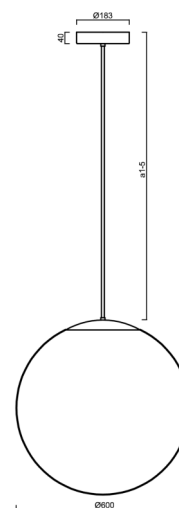

# ADRIA P5 HP

Product code: ADR62123

Type: LED-5L08E1050Z11/099/a4 MS 3K##

Short description of the luminaire: Brass polished | pendant high-power LED light ON/OFF | TRIPLEX OPAL hand blown glass shade | rod pendant 80 cm |

## Technical

Types of luminaires	Classic on/off
Mounting type	Suspended - rod
Base material	brass
Shade material	three-layer glass TRIPLEX OPAL
Base color	polished brass
Shade color	white
Holding the shade	steel holder
Mounting location	ceiling
Width	600 mm
Length	600 mm
Height	600 mm
Diameter	ø 600 mm
Hinge length	800 mm
mounting holes (diameter)	3x5mm
Cable entrance	2xø16mm
Energy Class	D
Impact strength	IK01
Operating temperature	from -20°C to +30°C