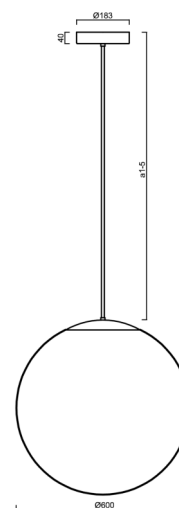

ADRIA P5 HP

LED-5L08E1050Z11/099/a3 MS 3K##

WWW.OSMONT.CZ

ADRIA P5 HP

Product code: ADR62122

Type: LED-5L08E1050Z11/099/a3 MS 3K##

Short description of the luminaire: Brass polished | pendant high-power LED light ON/OFF | TRIPLEX OPAL hand blown glass shade | rod pendant 60 cm |

Technical

Types of luminaires	Classic on/off
Mounting type	Suspended - rod
Base material	brass
Shade material	three-layer glass TRIPLEX OPAL
Base color	polished brass
Shade color	white
Holding the shade	steel holder
Mounting location	ceiling
Width	600 mm
Length	600 mm
Height	600 mm
Diameter	ø 600 mm
Hinge length	600 mm
mounting holes (diameter)	3xø5mm
Cable entrance	2xø16mm
Energy Class	D
Impact strength	IK01
Operating temperature	from -20°C to +30°C

Eulum data for calculation programs are available at

Logistic

EAN	8591728057367
Weight NTTO	8.35 Kg
Weight BTTO	10.75 Kg
Number of cartons	2 pcs
Package volume	0.278 m ³
Package 1 width	0.62 m
Package 1 length	0.62 m
Package 1 height	0.63 m
Warranty*	60 months

*The warranty for the batteries is valid for 12 months from the date of purchase.

Installation dimensions:

Additional assortment:

Lampshade

Product code	Name	Color	Description	Picture	Drawing
20076	099	white	příslušenství	