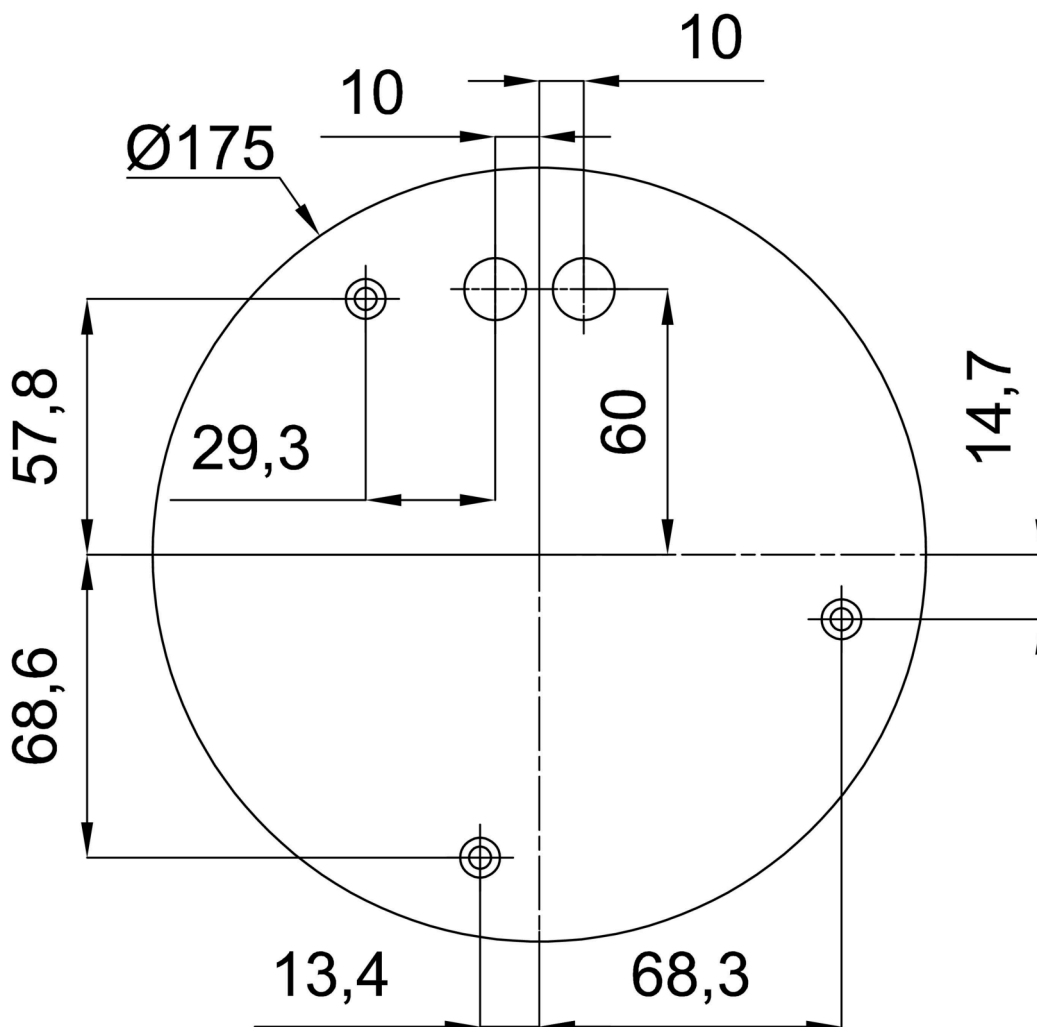

Logistic

EAN	8591728057350
Weight NTTO	8.3 Kg
Weight BTTO	10.7 Kg
Number of cartons	2 pcs
Package volume	0.278 m³
Package 1 width	0.62 m
Package 1 length	0.62 m
Package 1 height	0.63 m
Warranty*	60 months

*The warranty for the batteries is valid for 12 months from the date of purchase.

Installation dimensions: