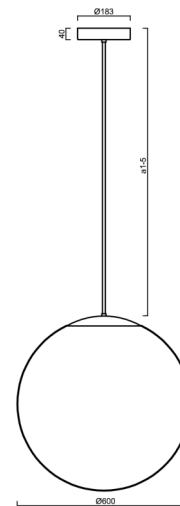

ADRIA P5 HP

LED-5L08E1050Z11/099/a2 MS 3K##

WWW.OSMONT.CZ

ADRIA P5 HP

Product code: ADR62121

Type: LED-5L08E1050Z11/099/a2 MS 3K##

Short description of the luminaire: Brass polished | pendant high-power LED light ON/OFF | TRIPLEX OPAL hand blown glass shade | rod pendant 40 cm |

Technical

Types of luminaires	Classic on/off
Mounting type	Suspended - rod
Base material	brass
Shade material	three-layer glass TRIPLEX OPAL
Base color	polished brass
Shade color	white
Holding the shade	steel holder
Mounting location	ceiling
Width	600 mm
Length	600 mm
Height	600 mm
Diameter	ø 600 mm
Hinge length	400 mm
mounting holes (diameter)	3x5mm
Cable entrance	2xØ16mm
Energy Class	D
Impact strength	IK01
Operating temperature	from -20°C to +30°C