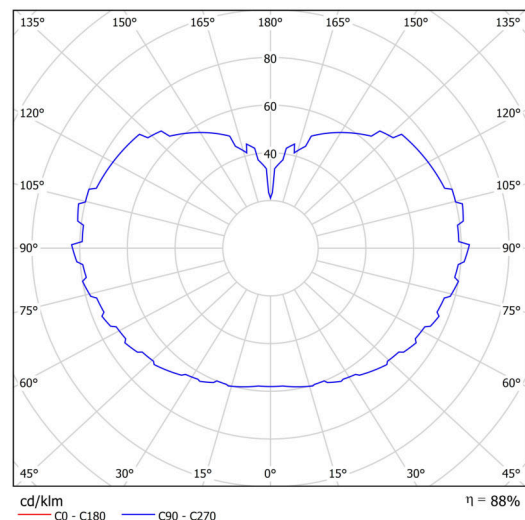

Luminous

Lum. flux of luminaire	8890 lm
Lum. flux of light source	10100 lm
Luminaire efficacy	136 lm/W
Temperature	3000 K
Rated life time LED L80/B10	100000 hours
CRI	Ra80
MacAdam	3
Blue light hazard	Risk group 0