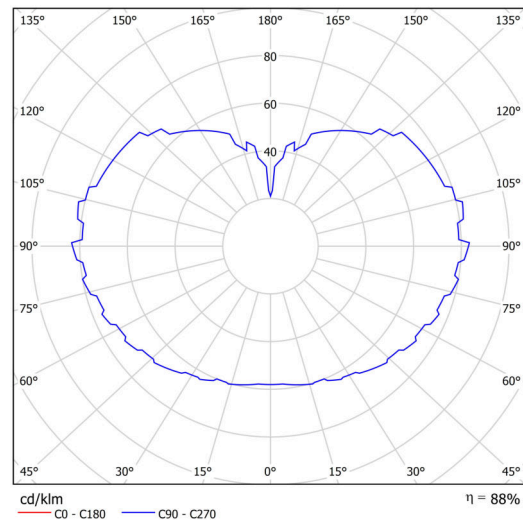

Technical

Types of luminaires	Classic on/off
Mounting type	Suspended - rod
Base material	brass
Shade material	three-layer glass TRIPLEX OPAL
Base color	polished brass
Shade color	white
Holding the shade	steel holder
Mounting location	ceiling
Width	600 mm
Length	600 mm
Height	600 mm
Diameter	ø 600 mm
Hinge length	200 mm
mounting holes (diameter)	3xø5mm
Cable entrance	2xø16mm
Energy Class	D
Impact strength	IK01
Operating temperature	from -20°C to +30°C

Luminous

Lum. flux of luminaire	8890 lm
Lum. flux of light source	10100 lm
Luminaire efficacy	136 lm/W
Temperature	3000 K
Rated life time LED L80/B10	100000 hours
CRI	Ra80
MacAdam	3
Blue light hazard	Risk group 0