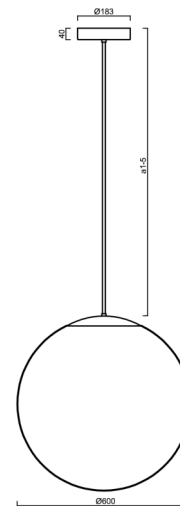

ADRIA P5 HP

LED-5L08E1050Z11/099/a1 MS 3K##

WWW.OSMONT.CZ

ADRIA P5 HP

Product code: ADR62120

Type: LED-5L08E1050Z11/099/a1 MS 3K##

Short description of the luminaire: Brass polished | pendant high-power LED light ON/OFF | TRIPLEX OPAL hand blown glass shade | rod pendant 20 cm |

Technical

Types of luminaires	Classic on/off
Mounting type	Suspended - rod
Base material	brass
Shade material	three-layer glass TRIPLEX OPAL
Base color	polished brass
Shade color	white
Holding the shade	steel holder
Mounting location	ceiling
Width	600 mm
Length	600 mm
Height	600 mm
Diameter	ø 600 mm
Hinge length	200 mm
mounting holes (diameter)	3xø5mm
Cable entrance	2xø16mm
Energy Class	D
Impact strength	IK01
Operating temperature	from -20°C to +30°C