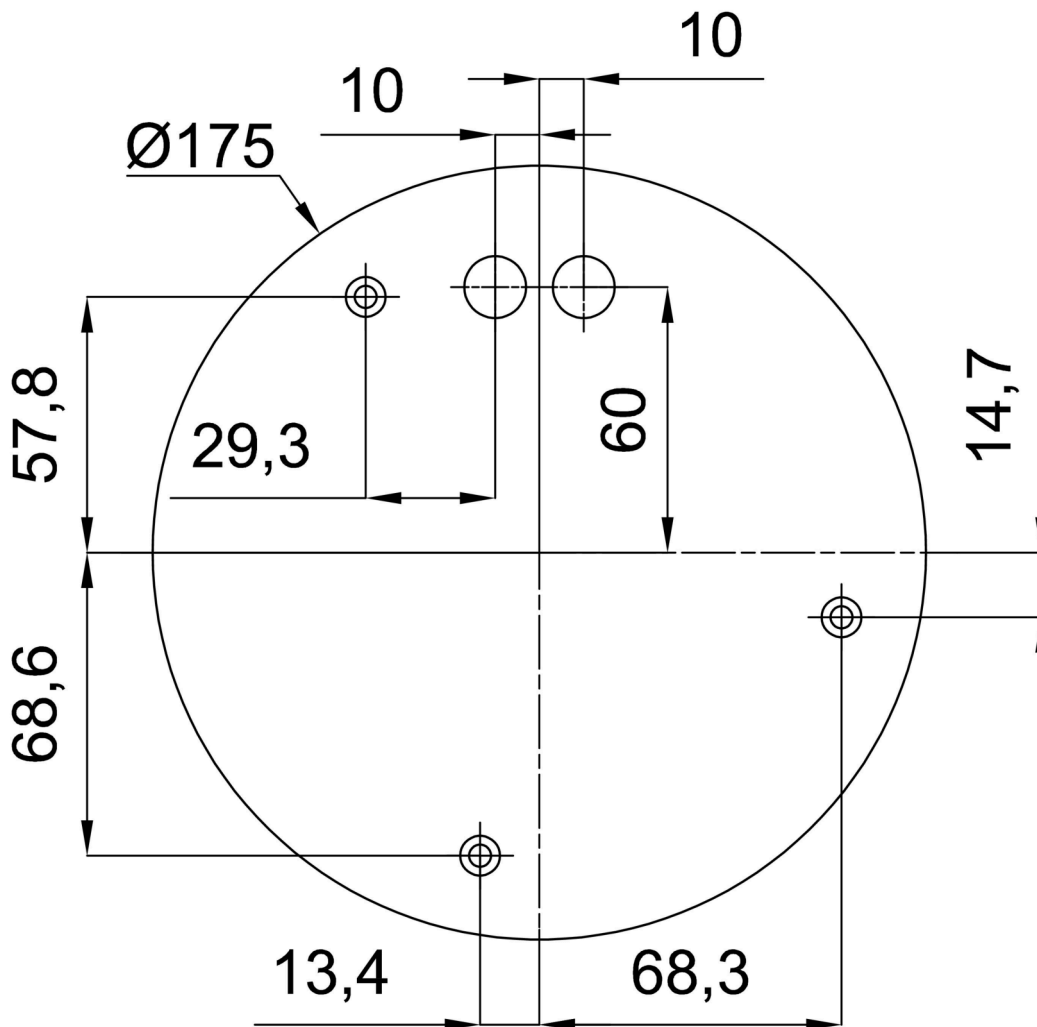

Logistic

EAN	8591728057343
Weight NTTO	7.15 Kg
Weight BTTO	9.85 Kg
Number of cartons	2 pcs
Package volume	0.278 m³
Package 1 width	0.62 m
Package 1 length	0.62 m
Package 1 height	0.63 m
Warranty*	60 months

*The warranty for the batteries is valid for 12 months from the date of purchase.

Installation dimensions: