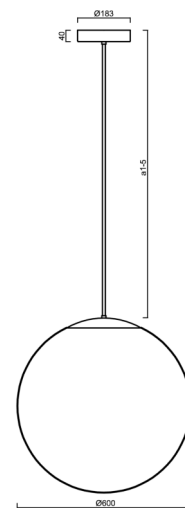

ADRIA P5 HP

LED-5L08E1050Z11/099/a3 C DALI 3K##

WWW.OSMONT.CZ

ADRIA P5 HP

Product code: ADR62117

Type: LED-5L08E1050Z11/099/a3 C DALI 3K##

Short description of the luminaire: Black colour | pendant high-power LED light DALI | TRIPLEX OPAL hand blown glass shade | rod pendant 60 cm |

Technical

| | |
|---------------------------|--------------------------------|
| Types of luminaires | Dimmable |
| Mounting type | Suspended - rod |
| Base material | steel |
| Shade material | three-layer glass TRIPLEX OPAL |
| Base color | black Ral9005 |
| Shade color | white |
| Holding the shade | steel holder |
| Mounting location | ceiling |
| Width | 600 mm |
| Length | 600 mm |
| Height | 600 mm |
| Diameter | ø 600 mm |
| Hinge length | 600 mm |
| mounting holes (diameter) | 3x5mm |
| Cable entrance | 2xø16mm |
| Energy Class | D |
| Impact strength | IK01 |
| Operating temperature | from -20°C to +30°C |

Eulum data for calculation programs are available at

Logistic

| | |
|-------------------|----------------------|
| EAN | 8591728057312 |
| Weight NTTO | 8.35 Kg |
| Weight BTTO | 10.75 Kg |
| Number of cartons | 2 pcs |
| Package volume | 0.278 m ³ |
| Package 1 width | 0.62 m |
| Package 1 length | 0.62 m |
| Package 1 height | 0.63 m |
| Warranty* | 60 months |