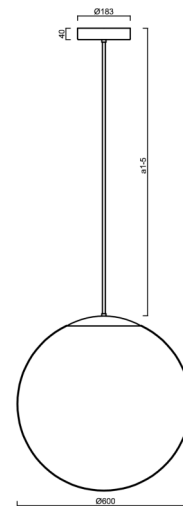

ADRIA P5 HP

LED-5L08E1050Z11/099/a5 C 3K##

WWW.OSMONT.CZ

ADRIA P5 HP

Product code: ADR62114

Type: LED-5L08E1050Z11/099/a5 C 3K##

Short description of the luminaire: Black colour | pendant high-power LED light ON/OFF | TRIPLEX OPAL hand blown glass shade | rod pendant 100 cm |

Technical

Types of luminaires	Classic on/off
Mounting type	Suspended - rod
Base material	steel
Shade material	three-layer glass TRIPLEX OPAL
Base color	black Ral9005
Shade color	white
Holding the shade	steel holder
Mounting location	ceiling
Width	600 mm
Length	600 mm
Height	600 mm
Diameter	ø 600 mm
Hinge length	1000 mm
mounting holes (diameter)	3x5mm
Cable entrance	2xø16mm
Energy Class	D
Impact strength	IK01
Operating temperature	from -20°C to +30°C

Eulum data for calculation programs are available at

Logistic

EAN	8591728057282
Weight NTTO	8.45 Kg
Weight BTTO	10.85 Kg
Number of cartons	2 pcs
Package volume	0.278 m ³
Package 1 width	0.62 m
Package 1 length	0.62 m
Package 1 height	0.63 m
Warranty*	60 months

*The warranty for the batteries is valid for 12 months from the date of purchase.

Installation dimensions:

Additional assortment:

Lampshade

Product code	Name	Color	Description	Picture	Drawing
20076	099	white	příslušenství	