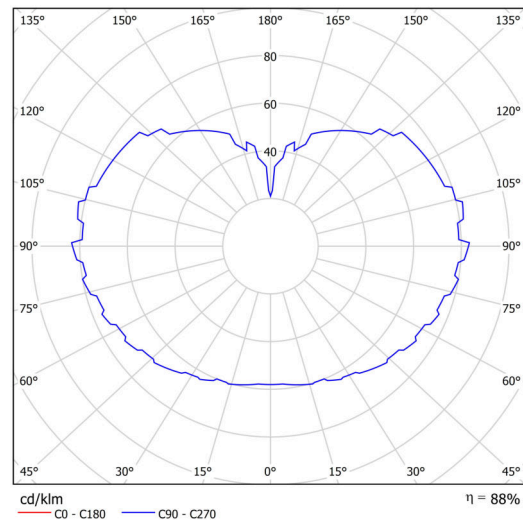

Technical

Types of luminaires	Classic on/off
Mounting type	Suspended - rod
Base material	steel
Shade material	three-layer glass TRIPLEX OPAL
Base color	black Ral9005
Shade color	white
Holding the shade	steel holder
Mounting location	ceiling
Width	600 mm
Length	600 mm
Height	600 mm
Diameter	ø 600 mm
Hinge length	1000 mm
mounting holes (diameter)	3x5mm
Cable entrance	2xø16mm
Energy Class	D
Impact strength	IK01
Operating temperature	from -20°C to +30°C

Luminous

Lum. flux of luminaire	8890 lm
Lum. flux of light source	10100 lm
Luminaire efficacy	136 lm/W
Temperature	3000 K
Rated life time LED L80/B10	100000 hours
CRI	Ra80
MacAdam	3
Blue light hazard	Risk group 0