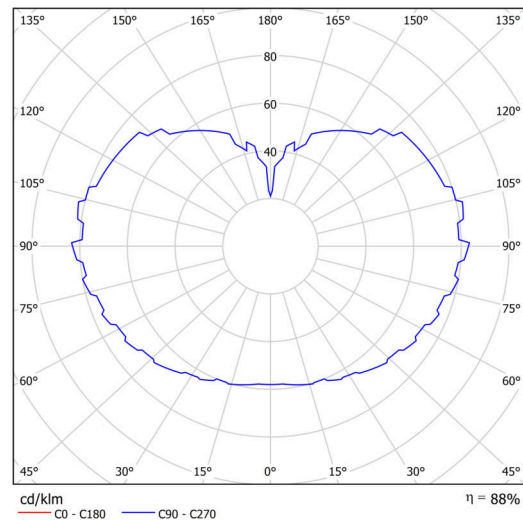

## Technical

Types of luminaires	Classic on/off
Mounting type	Suspended - rod
Base material	steel
Shade material	three-layer glass TRIPLEX OPAL
Base color	black Ral9005
Shade color	white
Holding the shade	steel holder
Mounting location	ceiling
Width	600 mm
Length	600 mm
Height	600 mm
Diameter	ø 600 mm
Hinge length	800 mm
mounting holes (diameter)	3x5mm
Cable entrance	2xø16mm
Energy Class	D
Impact strength	IK01
Operating temperature	from -20°C to +30°C

## Luminous

Lum. flux of luminaire	8890 lm
Lum. flux of light source	10100 lm
Luminaire efficacy	136 lm/W
Temperature	3000 K
Rated life time LED L80/B10	100000 hours
CRI	Ra80
MacAdam	3
Blue light hazard	Risk group 0