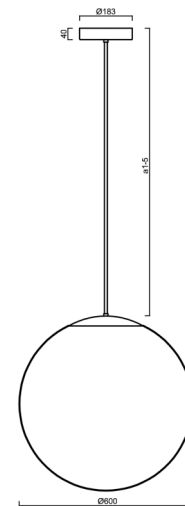

# ADRIA P5 HP

Product code: ADR62113

Type: LED-5L08E1050Z11/099/a4 C 3K##

Short description of the luminaire: Black colour | pendant high-power LED light ON/OFF | TRIPLEX OPAL hand blown glass shade | rod pendant 80 cm |

## Technical

Types of luminaires	Classic on/off
Mounting type	Suspended - rod
Base material	steel
Shade material	three-layer glass TRIPLEX OPAL
Base color	black Ral9005
Shade color	white
Holding the shade	steel holder
Mounting location	ceiling
Width	600 mm
Length	600 mm
Height	600 mm
Diameter	ø 600 mm
Hinge length	800 mm
mounting holes (diameter)	3x5mm
Cable entrance	2xø16mm
Energy Class	D
Impact strength	IK01
Operating temperature	from -20°C to +30°C