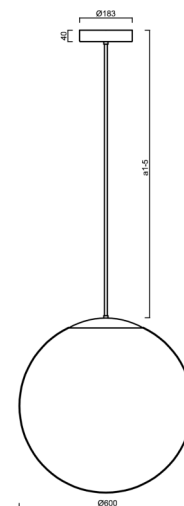

ADRIA P5 HP

LED-5L08E1050Z11/099/a3 C 3K##

WWW.OSMONT.CZ

ADRIA P5 HP

Product code: ADR62112

Type: LED-5L08E1050Z11/099/a3 C 3K##

Short description of the luminaire: Black colour | pendant high-power LED light ON/OFF | TRIPLEX OPAL hand blown glass shade | rod pendant 60 cm |

Technical

Types of luminaires	Classic on/off
Mounting type	Suspended - rod
Base material	steel
Shade material	three-layer glass TRIPLEX OPAL
Base color	black Ral9005
Shade color	white
Holding the shade	steel holder
Mounting location	ceiling
Width	600 mm
Length	600 mm
Height	600 mm
Diameter	ø 600 mm
Hinge length	600 mm
mounting holes (diameter)	3x5mm
Cable entrance	2xø16mm
Energy Class	D
Impact strength	IK01
Operating temperature	from -20°C to +30°C

Eulum data for calculation programs are available at

Logistic

EAN	8591728057268
Weight NTTO	8.35 Kg
Weight BTTO	10.75 Kg
Number of cartons	2 pcs
Package volume	0.278 m ³
Package 1 width	0.62 m
Package 1 length	0.62 m
Package 1 height	0.63 m
Warranty*	60 months

*The warranty for the batteries is valid for 12 months from the date of purchase.

Installation dimensions:

Additional assortment:

Lampshade

Product code	Name	Color	Description	Picture	Drawing
20076	099	white	příslušenství	