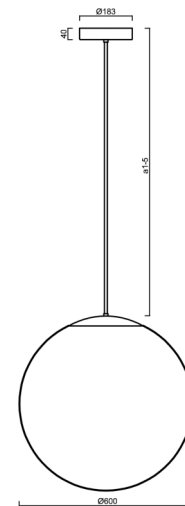

ADRIA P5 HP

LED-5L08E1050Z11/099/a1 C 3K##

WWW.OSMONT.CZ

ADRIA P5 HP

Product code: ADR62110

Type: LED-5L08E1050Z11/099/a1 C 3K##

Short description of the luminaire: Black colour | pendant high-power LED light ON/OFF | TRIPLEX OPAL hand blown glass shade | rod pendant 20 cm |

Technical

Types of luminaires	Classic on/off
Mounting type	Suspended - rod
Base material	steel
Shade material	three-layer glass TRIPLEX OPAL
Base color	black Ral9005
Shade color	white
Holding the shade	steel holder
Mounting location	ceiling
Width	600 mm
Length	600 mm
Height	600 mm
Diameter	ø 600 mm
Hinge length	200 mm
mounting holes (diameter)	3xø5mm
Cable entrance	2xø16mm
Energy Class	D
Impact strength	IK01
Operating temperature	from -20°C to +30°C

Eulum data for calculation programs are available at

Logistic

EAN	8591728057244
Weight NTTO	7.15 Kg
Weight BTTO	9.85 Kg
Number of cartons	2 pcs
Package volume	0.278 m ³
Package 1 width	0.62 m
Package 1 length	0.62 m
Package 1 height	0.63 m
Warranty*	60 months