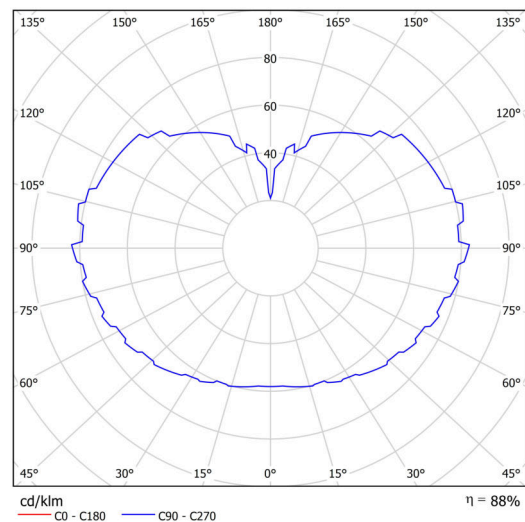

Technical

Types of luminaires	Classic on/off
Mounting type	Suspended - rod
Base material	steel
Shade material	three-layer glass TRIPLEX OPAL
Base color	black Ral9005
Shade color	white
Holding the shade	steel holder
Mounting location	ceiling
Width	600 mm
Length	600 mm
Height	600 mm
Diameter	ø 600 mm
Hinge length	200 mm
mounting holes (diameter)	3xø5mm
Cable entrance	2xø16mm
Energy Class	D
Impact strength	IK01
Operating temperature	from -20°C to +30°C

Luminous

Lum. flux of luminaire	8890 lm
Lum. flux of light source	10100 lm
Luminaire efficacy	136 lm/W
Temperature	3000 K
Rated life time LED L80/B10	100000 hours
CRI	Ra80
MacAdam	3
Blue light hazard	Risk group 0