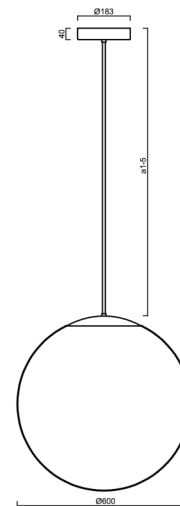

ADRIA P5 HP

LED-5L08E1050Z11/099/a5 B 3K##

WWW.OSMONT.CZ

ADRIA P5 HP

Product code: ADR62104

Type: LED-5L08E1050Z11/099/a5 B 3K##

Short description of the luminaire: White colour | pendant high-power LED light ON/OFF | TRIPLEX OPAL hand blown glass shade | rod pendant 100 cm |

Technical

Types of luminaires	Classic on/off
Mounting type	Suspended - rod
Base material	steel
Shade material	three-layer glass TRIPLEX OPAL
Base color	white Ral9003
Shade color	white
Holding the shade	steel holder
Mounting location	ceiling
Width	600 mm
Length	600 mm
Height	600 mm
Diameter	ø 600 mm
Hinge length	1000 mm
mounting holes (diameter)	3x5mm
Cable entrance	2xø16mm
Energy Class	D
Impact strength	IK01
Operating temperature	from -20°C to +30°C