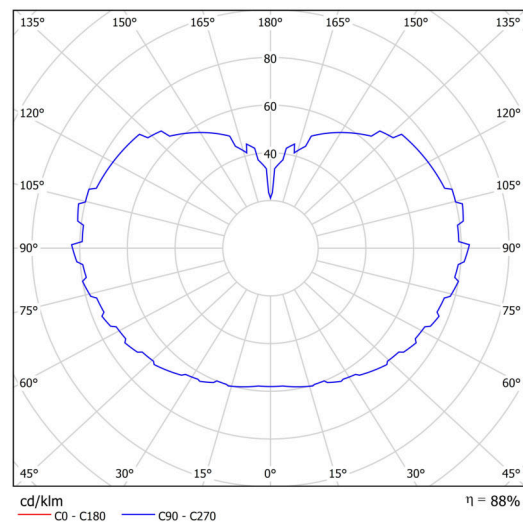

Technical

Types of luminaires	Classic on/off
Mounting type	Suspended - rod
Base material	steel
Shade material	three-layer glass TRIPLEX OPAL
Base color	white Ral9003
Shade color	white
Holding the shade	steel holder
Mounting location	ceiling
Width	600 mm
Length	600 mm
Height	600 mm
Diameter	ø 600 mm
Hinge length	1000 mm
mounting holes (diameter)	3x5mm
Cable entrance	2xø16mm
Energy Class	D
Impact strength	IK01
Operating temperature	from -20°C to +30°C

Luminous

Lum. flux of luminaire	8890 lm
Lum. flux of light source	10100 lm
Luminaire efficacy	136 lm/W
Temperature	3000 K
Rated life time LED L80/B10	100000 hours
CRI	Ra80
MacAdam	3
Blue light hazard	Risk group 0