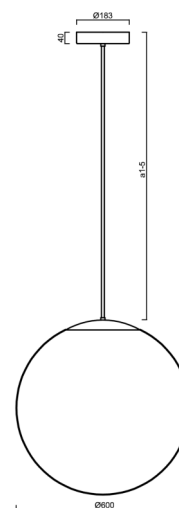

## **ADRIA P5 HP**

---

LED-5L08E1050Z11/099/a4 B 3K##

[WWW.OSMONT.CZ](http://WWW.OSMONT.CZ)

# ADRIA P5 HP

Product code: ADR62103

Type: LED-5L08E1050Z11/099/a4 B 3K##

Short description of the luminaire: White colour | pendant high-power LED light ON/OFF | TRIPLEX OPAL hand blown glass shade | rod pendant 80 cm |

## Technical

Types of luminaires	Classic on/off
Mounting type	Suspended - rod
Base material	steel
Shade material	three-layer glass TRIPLEX OPAL
Base color	white Ral9003
Shade color	white
Holding the shade	steel holder
Mounting location	ceiling
Width	600 mm
Length	600 mm
Height	600 mm
Diameter	ø 600 mm
Hinge length	800 mm
mounting holes (diameter)	3xØ5mm
Cable entrance	2xØ16mm
Energy Class	D
Impact strength	IK01
Operating temperature	from -20°C to +30°C