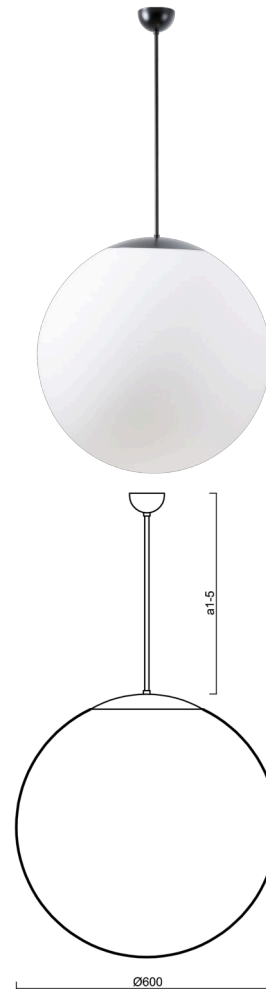

ADRIA P5

Product code: ADR61819

Type: LED-5L07E1050Z11/099/a5 C DALI 4K##

Short description of the luminaire: Black pendant LED light DALI with TRIPLEX OPAL glass shade.

Technical

Types of luminaires	Dimmable
Mounting type	Suspended - rod
Base material	steel
Shade material	three-layer glass TRIPLEX OPAL
Base color	black Ral9005
Shade color	white
Holding the shade	steel holder
Mounting location	ceiling
Width	600 mm
Length	600 mm
Height	600 mm
Diameter	ø 600 mm
Hinge length	1000 mm
mounting holes (diameter)	none
Installation wire (diameter)	none
Energy Class	D
Impact strength	IK01
Operating temperature	from -20°C to +30°C

Electric

Power consumption	48 W
Ingress Protection	IP40
Socket	LED modul
terminal block	none
Automatic circuit breaker type B10A	14 pcs
Automatic circuit breaker type B16A	23 pcs
Automatic circuit breaker type C10A	23 pcs
Automatic circuit breaker type C16A	38 pcs

Luminous

Lum. flux of luminaire	7100 lm
Lum. flux of light source	8070 lm
Luminaire efficacy	147 lm/W
Temperature	4000 K
Rated life time LED L80/B10	100000 hours
CRI	Ra80
MacAdam	3
Blue light hazard	Risk group 0

Eulum data for calculation programs are available at www.osmont.cz.