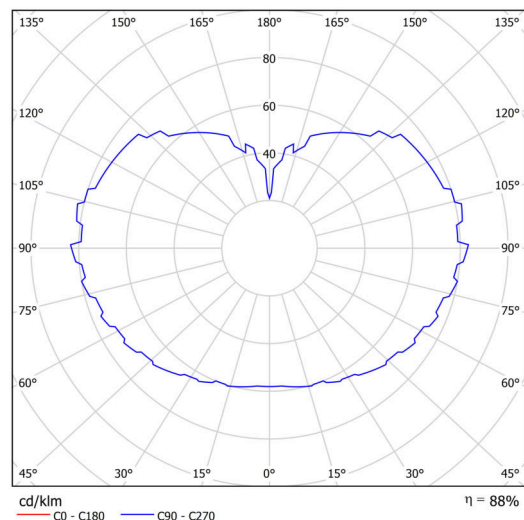

ADRIA P5

Product code: ADR61819

Type: LED-5L07E1050Z11/099/a5 C DALI 4K##

Short description of the luminaire: Black pendant LED light DALI with TRIPLEX OPAL glass shade.

Technical

Types of luminaires	Dimmable
Mounting type	Suspended - rod
Base material	steel
Shade material	three-layer glass TRIPLEX OPAL
Base color	black Ral9005
Shade color	white
Holding the shade	steel holder
Mounting location	ceiling
Width	600 mm
Length	600 mm
Height	600 mm
Diameter	ø 600 mm
Hinge length	1000 mm
mounting holes (diameter)	none
Installation wire (diameter)	none
Energy Class	D
Impact strength	IK01
Operating temperature	from -20°C to +30°C

Electric

Power consumption	48 W
Ingress Protection	IP40
Socket	LED modul
terminal block	none
Automatic circuit breaker type B10A	14 pcs
Automatic circuit breaker type B16A	23 pcs
Automatic circuit breaker type C10A	23 pcs
Automatic circuit breaker type C16A	38 pcs

Luminous

Lum. flux of luminaire	7100 lm
Lum. flux of light source	8070 lm
Luminaire efficacy	147 lm/W
Temperature	4000 K
Rated life time LED L80/B10	100000 hours
CRI	Ra80
MacAdam	3
Blue light hazard	Risk group 0

Eulum data for calculation programs are available at www.osmont.cz.