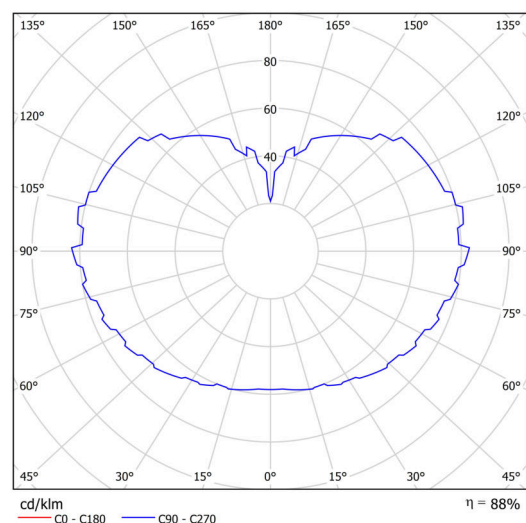

Technical

Types of luminaires	Dimmable
Mounting type	Suspended - rod
Base material	steel
Shade material	three-layer glass TRIPLEX OPAL
Base color	black Ral9005
Shade color	white
Holding the shade	steel holder
Mounting location	ceiling
Width	600 mm
Length	600 mm
Height	600 mm
Diameter	ø 600 mm
Hinge length	800 mm
mounting holes (diameter)	none
Installation wire (diameter)	none
Energy Class	D
Impact strength	IK01

Luminous

Lum. flux of luminaire	7100 lm
Lum. flux of light source	8070 lm
Luminaire efficacy	147 lm/W
Temperature	4000 K
Rated life time LED L80/B10	100000 hours
CRI	Ra80
MacAdam	3
Blue light hazard	Risk group 0