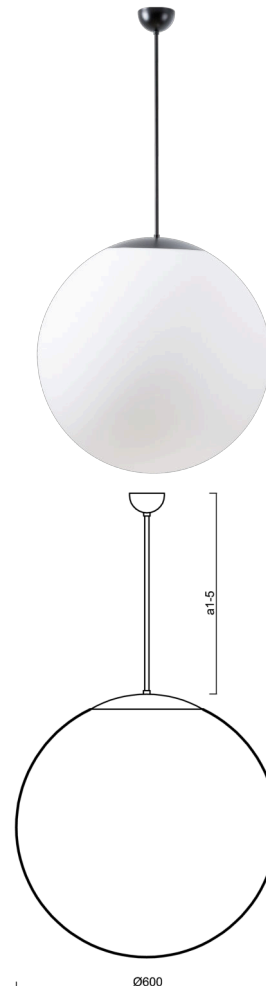

ADRIA P5

Product code: ADR61818

Type: LED-5L07E1050Z11/099/a4 C DALI 4K##

Short description of the luminaire: Black pendant LED light DALI with TRIPLEX OPAL glass shade.

Technical

Types of luminaires	Dimmable
Mounting type	Suspended - rod
Base material	steel
Shade material	three-layer glass TRIPLEX OPAL
Base color	black Ral9005
Shade color	white
Holding the shade	steel holder
Mounting location	ceiling
Width	600 mm
Length	600 mm
Height	600 mm
Diameter	ø 600 mm
Hinge length	800 mm
mounting holes (diameter)	none
Installation wire (diameter)	none
Energy Class	D
Impact strength	IK01

Electric

Power consumption	48 W
Ingress Protection	IP40
Socket	LED modul
terminal block	none
Automatic circuit breaker type B10A	14 pcs
Automatic circuit breaker type B16A	23 pcs
Automatic circuit breaker type C10A	23 pcs
Automatic circuit breaker type C16A	38 pcs

Luminous

Lum. flux of luminaire	7100 lm
Lum. flux of light source	8070 lm
Luminaire efficacy	147 lm/W
Temperature	4000 K
Rated life time LED L80/B10	100000 hours
CRI	Ra80
MacAdam	3
Blue light hazard	Risk group 0

Eulum data for calculation programs are available at www.osmont.cz.