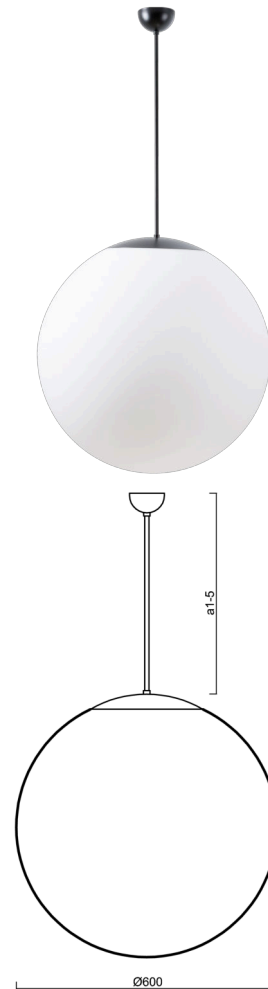

## ADRIA P5

---

LED-5L07E1050Z11/099/a3 C DALI 4K##

[WWW.OSMONT.CZ](http://WWW.OSMONT.CZ)

# ADRIA P5

Product code: ADR61817

Type: LED-5L07E1050Z11/099/a3 C DALI 4K##

Short description of the luminaire: Black pendant LED light DALI with TRIPLEX OPAL glass shade.

## Technical

Types of luminaires	Dimmable
Mounting type	Suspended - rod
Base material	steel
Shade material	three-layer glass TRIPLEX OPAL
Base color	black Ral9005
Shade color	white
Holding the shade	steel holder
Mounting location	ceiling
Width	600 mm
Length	600 mm
Height	600 mm
Diameter	ø 600 mm
Hinge length	600 mm
mounting holes (diameter)	none
Installation wire (diameter)	none
Energy Class	D
Impact strength	IK01
Operating temperature	from -20°C to +30°C