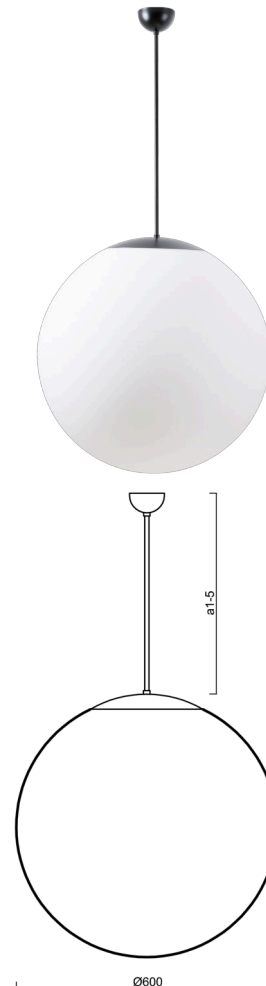

ADRIA P5

Product code: ADR61814

Type: LED-5L07E1050Z11/099/a5 C 4K##

Short description of the luminaire: Black pendant LED light ON/OFF with TRIPLEX OPAL glass shade.

Technical

Types of luminaires	Classic on/off
Mounting type	Suspended - rod
Base material	steel
Shade material	three-layer glass TRIPLEX OPAL
Base color	black Ral9005
Shade color	white
Holding the shade	steel holder
Mounting location	ceiling
Width	600 mm
Length	600 mm
Height	600 mm
Diameter	ø 600 mm
Hinge length	1000 mm
mounting holes (diameter)	none
Installation wire (diameter)	none
Energy Class	D
Impact strength	IK01

Electric

Power consumption	48 W
Ingress Protection	IP40
Socket	LED modul
terminal block	none

Luminous

Lum. flux of luminaire	7100 lm
Lum. flux of light source	8070 lm
Luminaire efficacy	147 lm/W
Temperature	4000 K
Rated life time LED L80/B10	100000 hours
CRI	Ra80
MacAdam	3
Blue light hazard	Risk group 0

Eulum data for calculation programs are available at www.osmont.cz.