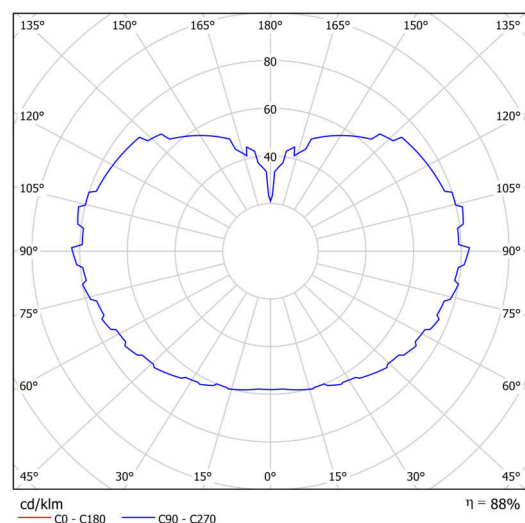

ADRIA P5

Product code: ADR61814

Type: LED-5L07E1050Z11/099/a5 C 4K##

Short description of the luminaire: Black pendant LED light ON/OFF with TRIPLEX OPAL glass shade.

Technical

Types of luminaires	Classic on/off
Mounting type	Suspended - rod
Base material	steel
Shade material	three-layer glass TRIPLEX OPAL
Base color	black Ral9005
Shade color	white
Holding the shade	steel holder
Mounting location	ceiling
Width	600 mm
Length	600 mm
Height	600 mm
Diameter	ø 600 mm
Hinge length	1000 mm
mounting holes (diameter)	none
Installation wire (diameter)	none
Energy Class	D
Impact strength	IK01

Electric

Power consumption	48 W
Ingress Protection	IP40
Socket	LED modul
terminal block	none

Luminous

Lum. flux of luminaire	7100 lm
Lum. flux of light source	8070 lm
Luminaire efficacy	147 lm/W
Temperature	4000 K
Rated life time LED L80/B10	100000 hours
CRI	Ra80
MacAdam	3
Blue light hazard	Risk group 0

Eulum data for calculation programs are available at www.osmont.cz.