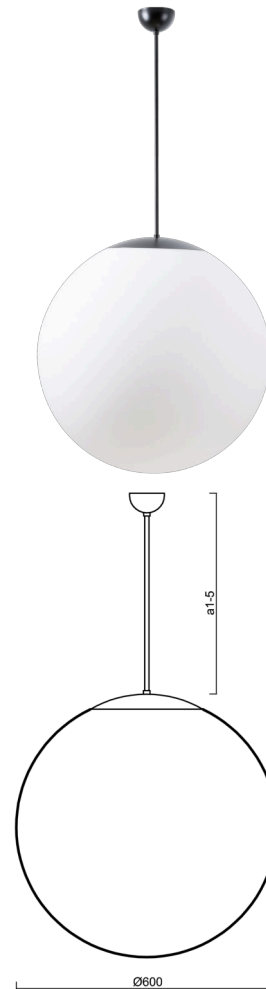

ADRIA P5

Product code: ADR61812

Type: LED-5L07E1050Z11/099/a3 C 4K##

Short description of the luminaire: Black pendant LED light ON/OFF with TRIPLEX OPAL glass shade.

Technical

Types of luminaires	Classic on/off
Mounting type	Suspended - rod
Base material	steel
Shade material	three-layer glass TRIPLEX OPAL
Base color	black Ral9005
Shade color	white
Holding the shade	steel holder
Mounting location	ceiling
Width	600 mm
Length	600 mm
Height	600 mm
Diameter	ø 600 mm
Hinge length	600 mm
mounting holes (diameter)	none
Installation wire (diameter)	none
Energy Class	D
Impact strength	IK01
Operating temperature	from -20°C to +30°C

Electric

Power consumption	48 W
Ingress Protection	IP40
Socket	LED modul
terminal block	none

Luminous

Lum. flux of luminaire	7100 lm
Lum. flux of light source	8070 lm
Luminaire efficacy	147 lm/W
Temperature	4000 K
Rated life time LED L80/B10	100000 hours
CRI	Ra80
MacAdam	3
Blue light hazard	Risk group 0

Eulum data for calculation programs are available at www.osmont.cz.