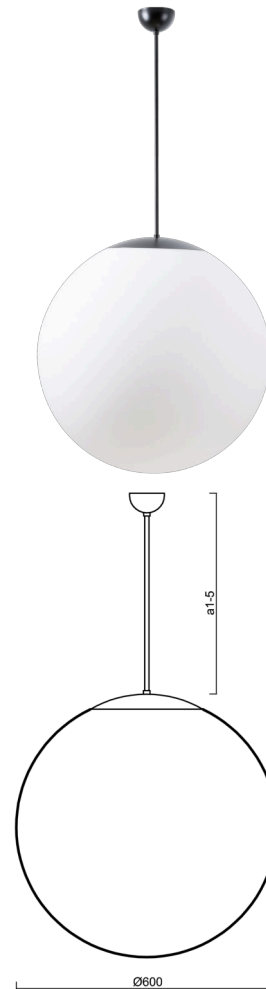

ADRIA P5

Product code: ADR61810

Type: LED-5L07E1050Z11/099/a1 C 4K##

Short description of the luminaire: Black pendant LED light ON/OFF with TRIPLEX OPAL glass shade.

Technical

Types of luminaires	Classic on/off
Mounting type	Suspended - rod
Base material	steel
Shade material	three-layer glass TRIPLEX OPAL
Base color	black Ral9005
Shade color	white
Holding the shade	steel holder
Mounting location	ceiling
Width	600 mm
Length	600 mm
Height	600 mm
Diameter	ø 600 mm
Hinge length	200 mm
mounting holes (diameter)	none
Installation wire (diameter)	none
Energy Class	D
Impact strength	IK01
Operating temperature	from -20°C to +30°C

Electric

Power consumption	48 W
Ingress Protection	IP40
Socket	LED modul
terminal block	none

Luminous

Lum. flux of luminaire	7100 lm
Lum. flux of light source	8070 lm
Luminaire efficacy	147 lm/W
Temperature	4000 K
Rated life time LED L80/B10	100000 hours
CRI	Ra80
MacAdam	3
Blue light hazard	Risk group 0

Eulum data for calculation programs are available at www.osmont.cz.