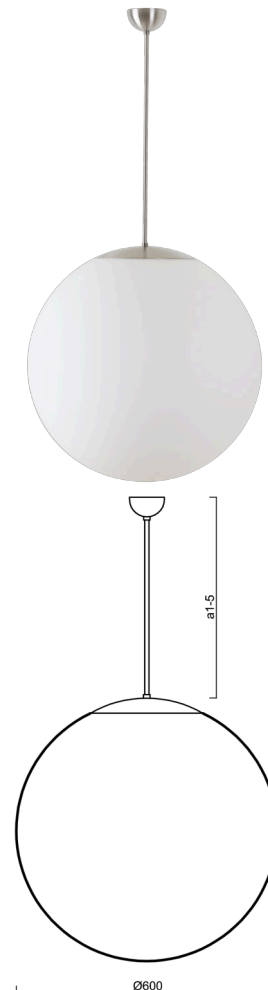

ADRIA P5

Product code: ADR60730

Type: LED-5L07E1050Z11/099/a1 NB DALI 4K##

Short description of the luminaire: Stainless brushed pendant LED light DALI with TRIPLEX OPAL glass shade.

Technical

Types of luminaires	Dimmable
Mounting type	Suspended - rod
Base material	stainless steel steel
Shade material	three-layer glass TRIPLEX OPAL
Base color	brushed stainless steel
Shade color	white
Holding the shade	steel holder
Mounting location	ceiling
Width	600 mm
Length	600 mm
Height	600 mm
Diameter	ø 600 mm
Hinge length	200 mm
mounting holes (diameter)	none
Installation wire (diameter)	none
Energy Class	D
Impact strength	IK01

Electric

Power consumption	48 W
Ingress Protection	IP40
Socket	LED modul
terminal block	none
Automatic circuit breaker type B10A	14 pcs
Automatic circuit breaker type B16A	23 pcs
Automatic circuit breaker type C10A	23 pcs
Automatic circuit breaker type C16A	38 pcs

Luminous

Lum. flux of luminaire	7100 lm
Lum. flux of light source	8070 lm
Luminaire efficacy	147 lm/W
Temperature	4000 K
Rated life time LED L80/B10	100000 hours
CRI	Ra80
MacAdam	3
Blue light hazard	Risk group 0

Eulum data for calculation programs are available at www.osmont.cz.