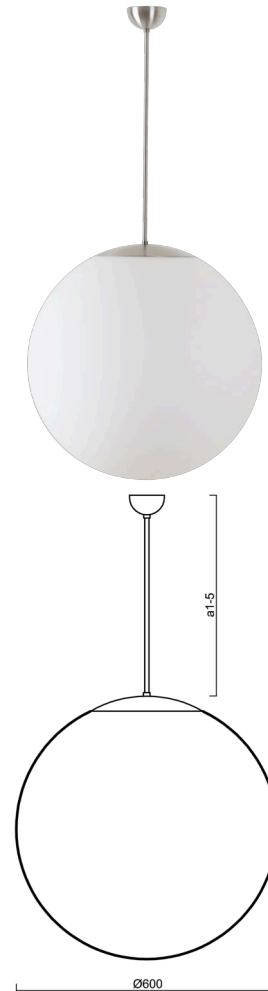

ADRIA P5

Product code: ADR60728

Type: LED-5L07E1050Z11/099/a4 NB 4K##

Short description of the luminaire: Stainless brushed pendant LED light ON/OFF with TRIPLEX OPAL glass shade.

Technical

Types of luminaires	Classic on/off
Mounting type	Suspended - rod
Base material	stainless steel steel
Shade material	three-layer glass TRIPLEX OPAL
Base color	brushed stainless steel
Shade color	white
Holding the shade	steel holder
Mounting location	ceiling
Width	600 mm
Length	600 mm
Height	600 mm
Diameter	ø 600 mm
Hinge length	800 mm
mounting holes (diameter)	none
Installation wire (diameter)	none
Energy Class	D
Impact strength	IK01
Operating temperature	from -20°C to +30°C

Electric

Power consumption	48 W
Ingress Protection	IP40
Socket	LED modul
terminal block	none

Luminous

Lum. flux of luminaire	7100 lm
Lum. flux of light source	8070 lm
Luminaire efficacy	147 lm/W
Temperature	4000 K
Rated life time LED L80/B10	100000 hours
CRI	Ra80
MacAdam	3
Blue light hazard	Risk group 0

Eulum data for calculation programs are available at www.osmont.cz.