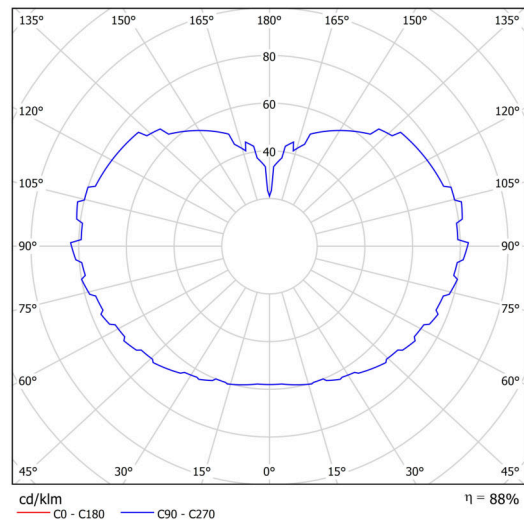

ADRIA P5

Product code: ADR60725

Type: LED-5L07E1050Z11/099/a1 NB 4K##

Short description of the luminaire: Stainless brushed pendant LED light ON/OFF with TRIPLEX OPAL glass shade.

Technical

Types of luminaires	Classic on/off
Mounting type	Suspended - rod
Base material	stainless steel steel
Shade material	three-layer glass TRIPLEX OPAL
Base color	brushed stainless steel
Shade color	white
Holding the shade	steel holder
Mounting location	ceiling
Width	600 mm
Length	600 mm
Height	600 mm
Diameter	ø 600 mm
Hinge length	200 mm
mounting holes (diameter)	none
Installation wire (diameter)	none
Energy Class	D
Impact strength	IK01
Operating temperature	from -20°C to +30°C

Electric

Power consumption	48 W
Ingress Protection	IP40
Socket	LED modul
terminal block	none

Luminous

Lum. flux of luminaire	7100 lm
Lum. flux of light source	8070 lm
Luminaire efficacy	147 lm/W
Temperature	4000 K
Rated life time LED L80/B10	100000 hours
CRI	Ra80
MacAdam	3
Blue light hazard	Risk group 0

Eulum data for calculation programs are available at www.osmont.cz.