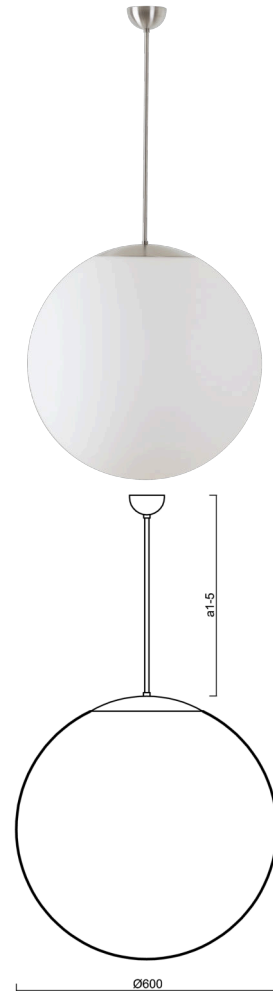

ADRIA P5

Product code: ADR60725

Type: LED-5L07E1050Z11/099/a1 NB 4K##

Short description of the luminaire: Stainless brushed pendant LED light ON/OFF with TRIPLEX OPAL glass shade.

Technical

Types of luminaires	Classic on/off
Mounting type	Suspended - rod
Base material	stainless steel steel
Shade material	three-layer glass TRIPLEX OPAL
Base color	brushed stainless steel
Shade color	white
Holding the shade	steel holder
Mounting location	ceiling
Width	600 mm
Length	600 mm
Height	600 mm
Diameter	ø 600 mm
Hinge length	200 mm
mounting holes (diameter)	none
Installation wire (diameter)	none
Energy Class	D
Impact strength	IK01
Operating temperature	from -20°C to +30°C

Electric

Power consumption	48 W
Ingress Protection	IP40
Socket	LED modul
terminal block	none

Luminous

Lum. flux of luminaire	7100 lm
Lum. flux of light source	8070 lm
Luminaire efficacy	147 lm/W
Temperature	4000 K
Rated life time LED L80/B10	100000 hours
CRI	Ra80
MacAdam	3
Blue light hazard	Risk group 0

Eulum data for calculation programs are available at www.osmont.cz.