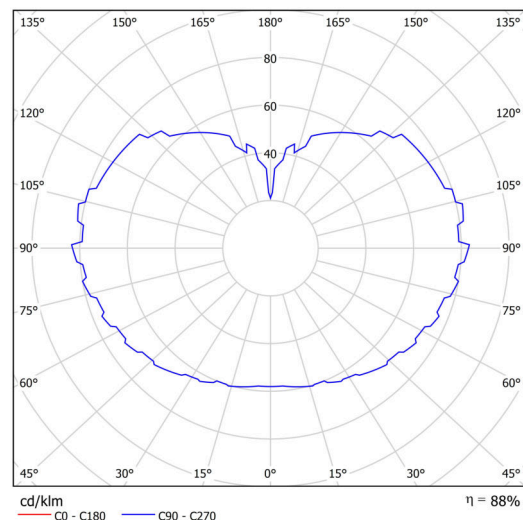

ADRIA P5

Product code: ADR60707

Type: LED-5L07E1050Z11/099/a3 MS 4K##

Short description of the luminaire: Brass pendant LED light ON/OFF with TRIPLEX OPAL glass shade.

Technical

Types of luminaires	Classic on/off
Mounting type	Suspended - rod
Base material	brass
Shade material	three-layer glass TRIPLEX OPAL
Base color	polished brass
Shade color	white
Holding the shade	steel holder
Mounting location	ceiling
Width	600 mm
Length	600 mm
Height	600 mm
Diameter	ø 600 mm
Hinge length	600 mm
mounting holes (diameter)	none
Installation wire (diameter)	none
Energy Class	D
Impact strength	IK01

Electric

Power consumption	48 W
Ingress Protection	IP40
Socket	LED modul
terminal block	none

Luminous

Lum. flux of luminaire	7100 lm
Lum. flux of light source	8070 lm
Luminaire efficacy	147 lm/W
Temperature	4000 K
Rated life time LED L80/B10	100000 hours
CRI	Ra80
MacAdam	3
Blue light hazard	Risk group 0

Eulum data for calculation programs are available at www.osmont.cz.