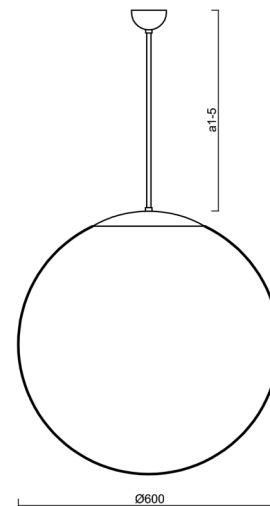

ADRIA P5

LED-5L07E1050Z11/099/a3 MS 4K##

WWW.OSMONT.CZ

ADRIA P5

Product code: ADR60707

Type: LED-5L07E1050Z11/099/a3 MS 4K##

Short description of the luminaire: Brass pendant LED light ON/OFF with TRIPLEX OPAL glass shade.

Technical

Types of luminaires	Classic on/off
Mounting type	Suspended - rod
Base material	brass
Shade material	three-layer glass TRIPLEX OPAL
Base color	polished brass
Shade color	white
Holding the shade	steel holder
Mounting location	ceiling
Width	600 mm
Length	600 mm
Height	600 mm
Diameter	ø 600 mm
Hinge length	600 mm
mounting holes (diameter)	none
Installation wire (diameter)	none
Energy Class	D
Impact strength	IK01

Eulum data for calculation programs are available at www.osmont.cz.

Logistic

EAN	8591728053666
Weight NTTO	8.15 Kg
Weight BTTO	10.55 Kg
Number of cartons	2 pcs
Package volume	0.278 m ³
Package 1 width	0.62 m
Package 1 length	0.62 m
Package 1 height	0.63 m
Warranty*	60 months