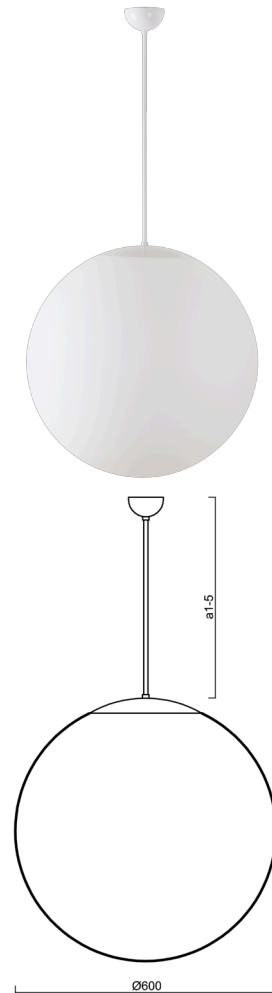

ADRIA P5

Product code: ADR60703

Type: LED-5L07E1050Z11/099/a4 B DALI 4K##

Short description of the luminaire: White pendant LED light DALI with TRIPLEX OPAL glass shade.

Technical

Types of luminaires	Dimmable
Mounting type	Suspended - rod
Base material	steel
Shade material	three-layer glass TRIPLEX OPAL
Base color	white Ral9003
Shade color	white
Holding the shade	steel holder
Mounting location	ceiling
Width	600 mm
Length	600 mm
Height	600 mm
Diameter	ø 600 mm
Hinge length	800 mm
mounting holes (diameter)	none
Installation wire (diameter)	none
Energy Class	D
Impact strength	IK01
Operating temperature	from -20°C to +30°C

Electric

Power consumption	48 W
Ingress Protection	IP40
Socket	LED modul
terminal block	none
Automatic circuit breaker type B10A	14 pcs
Automatic circuit breaker type B16A	23 pcs
Automatic circuit breaker type C10A	23 pcs
Automatic circuit breaker type C16A	38 pcs

Luminous

Lum. flux of luminaire	7100 lm
Lum. flux of light source	8070 lm
Luminaire efficacy	147 lm/W
Temperature	4000 K
Rated life time LED L80/B10	100000 hours
CRI	Ra80
MacAdam	3
Blue light hazard	Risk group 0

Eulum data for calculation programs are available at www.osmont.cz.