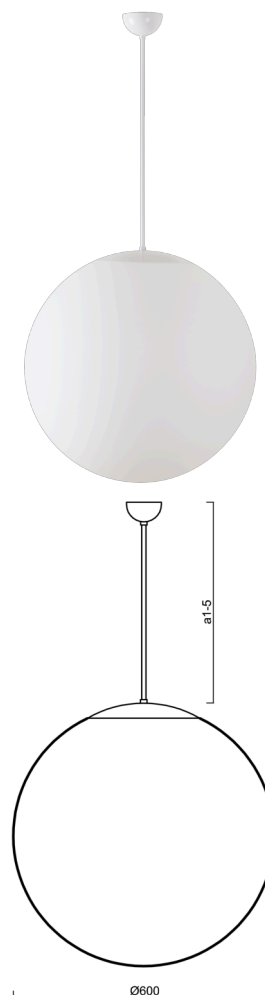

ADRIA P5

LED-5L07E1050Z11/099/a1 B DALI 4K##

WWW.OSMONT.CZ

ADRIA P5

Product code: ADR60700

Type: LED-5L07E1050Z11/099/a1 B DALI 4K##

Short description of the luminaire: White pendant LED light DALI with TRIPLEX OPAL glass shade.

Technical

Types of luminaires	Dimmable
Mounting type	Suspended - rod
Base material	steel
Shade material	three-layer glass TRIPLEX OPAL
Base color	white Ral9003
Shade color	white
Holding the shade	steel holder
Mounting location	ceiling
Width	600 mm
Length	600 mm
Height	600 mm
Diameter	ø 600 mm
Hinge length	200 mm
mounting holes (diameter)	none
Installation wire (diameter)	none
Energy Class	D
Impact strength	IK01
Operating temperature	from -20°C to +30°C