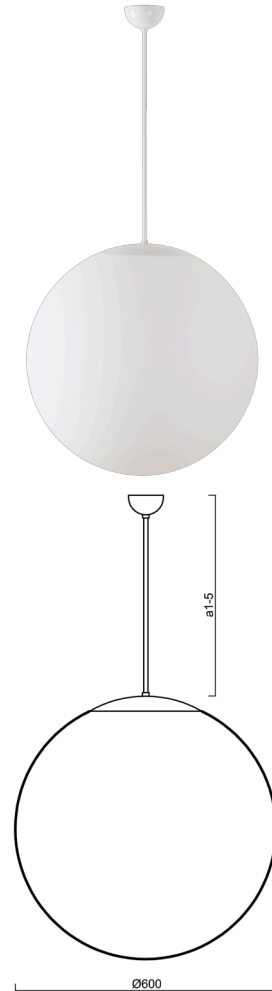

ADRIA P5

Product code: ADR60699

Type: LED-5L07E1050Z11/099/a5 B 4K##

Short description of the luminaire: White pendant LED light ON/OFF with TRIPLEX OPAL glass shade.

Technical

Types of luminaires	Classic on/off
Mounting type	Suspended - rod
Base material	steel
Shade material	three-layer glass TRIPLEX OPAL
Base color	white Ral9003
Shade color	white
Holding the shade	steel holder
Mounting location	ceiling
Width	600 mm
Length	600 mm
Height	600 mm
Diameter	ø 600 mm
Hinge length	1000 mm
mounting holes (diameter)	none
Installation wire (diameter)	none
Energy Class	D
Impact strength	IK01

Electric

Power consumption	48 W
Ingress Protection	IP40
Socket	LED modul
terminal block	none

Luminous

Lum. flux of luminaire	7100 lm
Lum. flux of light source	8070 lm
Luminaire efficacy	147 lm/W
Temperature	4000 K
Rated life time LED L80/B10	100000 hours
CRI	Ra80
MacAdam	3
Blue light hazard	Risk group 0

Eulum data for calculation programs are available at www.osmont.cz.