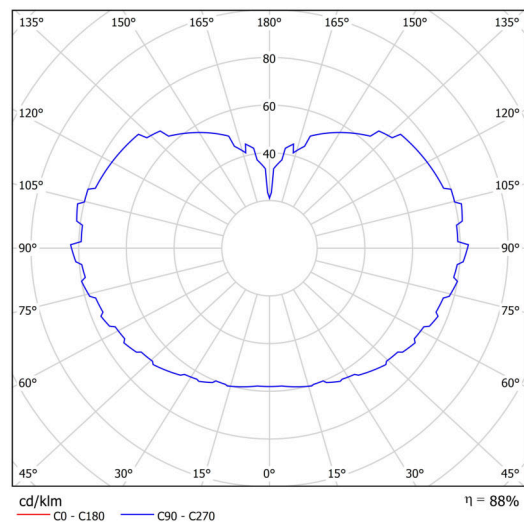

ADRIA P5

Product code: ADR60699

Type: LED-5L07E1050Z11/099/a5 B 4K##

Short description of the luminaire: White pendant LED light ON/OFF with TRIPLEX OPAL glass shade.

Technical

Types of luminaires	Classic on/off
Mounting type	Suspended - rod
Base material	steel
Shade material	three-layer glass TRIPLEX OPAL
Base color	white Ral9003
Shade color	white
Holding the shade	steel holder
Mounting location	ceiling
Width	600 mm
Length	600 mm
Height	600 mm
Diameter	ø 600 mm
Hinge length	1000 mm
mounting holes (diameter)	none
Installation wire (diameter)	none
Energy Class	D
Impact strength	IK01

Electric

Power consumption	48 W
Ingress Protection	IP40
Socket	LED modul
terminal block	none

Luminous

Lum. flux of luminaire	7100 lm
Lum. flux of light source	8070 lm
Luminaire efficacy	147 lm/W
Temperature	4000 K
Rated life time LED L80/B10	100000 hours
CRI	Ra80
MacAdam	3
Blue light hazard	Risk group 0

Eulum data for calculation programs are available at www.osmont.cz.