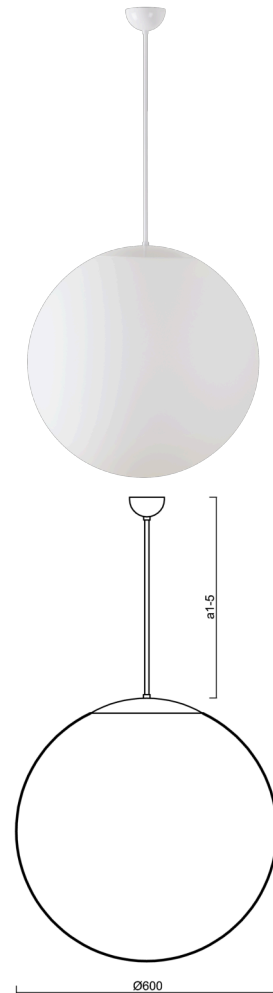

ADRIA P5

Product code: ADR60697

Type: LED-5L07E1050Z11/099/a3 B 4K##

Short description of the luminaire: White pendant LED light ON/OFF with TRIPLEX OPAL glass shade.

Technical

Types of luminaires	Classic on/off
Mounting type	Suspended - rod
Base material	steel
Shade material	three-layer glass TRIPLEX OPAL
Base color	white Ral9003
Shade color	white
Holding the shade	steel holder
Mounting location	ceiling
Width	600 mm
Length	600 mm
Height	600 mm
Diameter	ø 600 mm
Hinge length	600 mm
mounting holes (diameter)	none
Installation wire (diameter)	none
Energy Class	D
Impact strength	IK01

Electric

Power consumption	48 W
Ingress Protection	IP40
Socket	LED modul
terminal block	none

Luminous

Lum. flux of luminaire	7100 lm
Lum. flux of light source	8070 lm
Luminaire efficacy	147 lm/W
Temperature	4000 K
Rated life time LED L80/B10	100000 hours
CRI	Ra80
MacAdam	3
Blue light hazard	Risk group 0

Eulum data for calculation programs are available at www.osmont.cz.