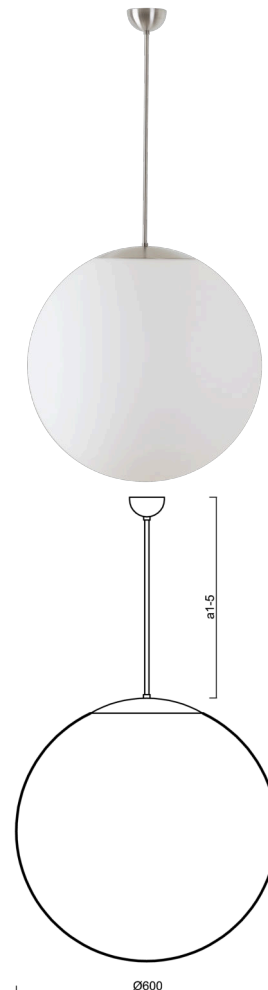

ADRIA P5

Product code: ADR60228

Type: LED-5L07E1050Z11/099/a4 NB 3K##

Short description of the luminaire: Stainless brushed pendant LED light ON/OFF with TRIPLEX OPAL glass shade.

Technical

Types of luminaires	Classic on/off
Mounting type	Suspended - rod
Base material	stainless steel steel
Shade material	three-layer glass TRIPLEX OPAL
Base color	brushed stainless steel
Shade color	white
Holding the shade	steel holder
Mounting location	ceiling
Width	600 mm
Length	600 mm
Height	600 mm
Diameter	ø 600 mm
Hinge length	800 mm
mounting holes (diameter)	none
Installation wire (diameter)	none
Energy Class	D
Impact strength	IK01
Operating temperature	from -20°C to +30°C

Electric

Power consumption	48 W
Ingress Protection	IP40
Socket	LED modul
terminal block	none

Luminous

Lum. flux of luminaire	6810 lm
Lum. flux of light source	7740 lm
Luminaire efficacy	141 lm/W
Temperature	3000 K
Rated life time LED L80/B10	100000 hours
CRI	Ra80
MacAdam	3
Blue light hazard	Risk group 0

Eulum data for calculation programs are available at www.osmont.cz.