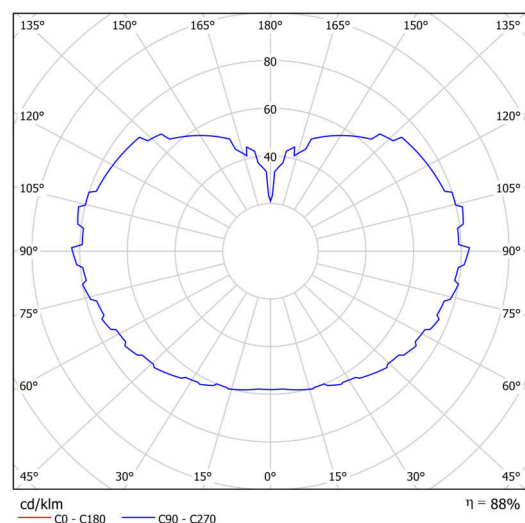

ADRIA P5

Product code: ADR60228

Type: LED-5L07E1050Z11/099/a4 NB 3K##

Short description of the luminaire: Stainless brushed pendant LED light ON/OFF with TRIPLEX OPAL glass shade.

Technical

Types of luminaires	Classic on/off
Mounting type	Suspended - rod
Base material	stainless steel steel
Shade material	three-layer glass TRIPLEX OPAL
Base color	brushed stainless steel
Shade color	white
Holding the shade	steel holder
Mounting location	ceiling
Width	600 mm
Length	600 mm
Height	600 mm
Diameter	ø 600 mm
Hinge length	800 mm
mounting holes (diameter)	none
Installation wire (diameter)	none
Energy Class	D
Impact strength	IK01
Operating temperature	from -20°C to +30°C

Electric

Power consumption	48 W
Ingress Protection	IP40
Socket	LED modul
terminal block	none

Luminous

Lum. flux of luminaire	6810 lm
Lum. flux of light source	7740 lm
Luminaire efficacy	141 lm/W
Temperature	3000 K
Rated life time LED L80/B10	100000 hours
CRI	Ra80
MacAdam	3
Blue light hazard	Risk group 0

Eulum data for calculation programs are available at www.osmont.cz.