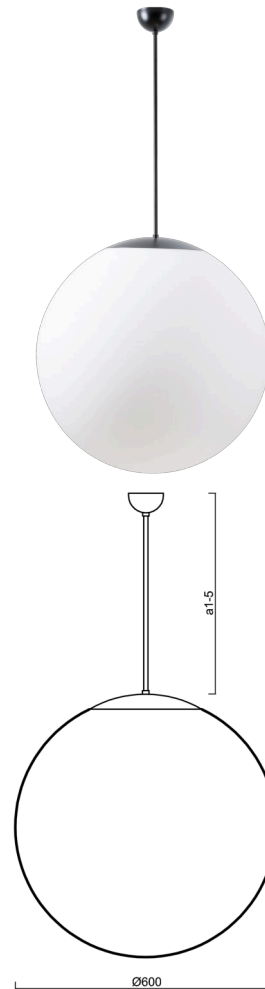

ADRIA P5

Product code: ADR52939

Type: Z11/3/099/a4 C**

Short description of the luminaire: Black pendant E27 light ON/OFF with TRIPLEX OPAL glass shade.

Technical

Types of luminaires	Classic on/off
Mounting type	Suspended - rod
Base material	steel
Shade material	three-layer glass TRIPLEX OPAL
Base color	black Ral9005
Shade color	white
Holding the shade	steel holder
Mounting location	ceiling
Width	600 mm
Length	600 mm
Height	600 mm
Diameter	ø 600 mm
Hinge length	800 mm
mounting holes (diameter)	none
Installation wire (diameter)	none
Impact strength	IK01
Operating temperature	from -20°C to +30°C

Electric

Voltage type	AC
AC voltage	220 - 240 V
Power consumption	3x25 W
Ingress Protection	IP40
Socket	E27
terminal block	none

Luminous

Blue light hazard	Risk group 0

Eulum data for calculation programs are available at www.osmont.cz.