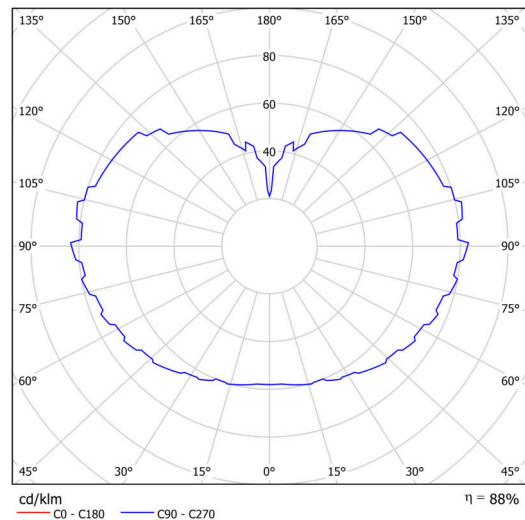

ADRIA P5

Product code: ADR52939

Type: Z11/3/099/a4 C**

Short description of the luminaire: Black pendant E27 light ON/OFF with TRIPLEX OPAL glass shade.

Technical

Types of luminaires	Classic on/off
Mounting type	Suspended - rod
Base material	steel
Shade material	three-layer glass TRIPLEX OPAL
Base color	black Ral9005
Shade color	white
Holding the shade	steel holder
Mounting location	ceiling
Width	600 mm
Length	600 mm
Height	600 mm
Diameter	ø 600 mm
Hinge length	800 mm
mounting holes (diameter)	none
Installation wire (diameter)	none
Impact strength	IK01
Operating temperature	from -20°C to +30°C

Electric

Voltage type	AC
AC voltage	220 - 240 V
Power consumption	3x25 W
Ingress Protection	IP40
Socket	E27
terminal block	none

Luminous

Blue light hazard	Risk group 0

Eulum data for calculation programs are available at www.osmont.cz.