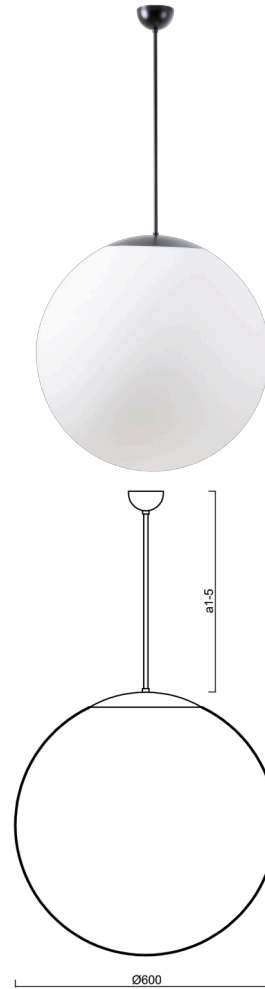

ADRIA P5

Z11/3/099/a3 C**

WWW.OSMONT.CZ

ADRIA P5

Product code: ADR52938

Type: Z11/3/099/a3 C**

Short description of the luminaire: Black pendant E27 light ON/OFF with TRIPLEX OPAL glass shade.

Technical

Types of luminaires	Classic on/off
Mounting type	Suspended - rod
Base material	steel
Shade material	three-layer glass TRIPLEX OPAL
Base color	black Ral9005
Shade color	white
Holding the shade	steel holder
Mounting location	ceiling
Width	600 mm
Length	600 mm
Height	600 mm
Diameter	ø 600 mm
Hinge length	600 mm
mounting holes (diameter)	none
Installation wire (diameter)	none
Impact strength	IK01
Operating temperature	from -20°C to +30°C

Electric

Voltage type	AC
AC voltage	220 - 240 V
Power consumption	3x25 W
Ingress Protection	IP40
Socket	E27
terminal block	none

Luminous

Blue light hazard	Risk group 0
-------------------	--------------

Eulum data for calculation programs are available at www.osmont.cz.