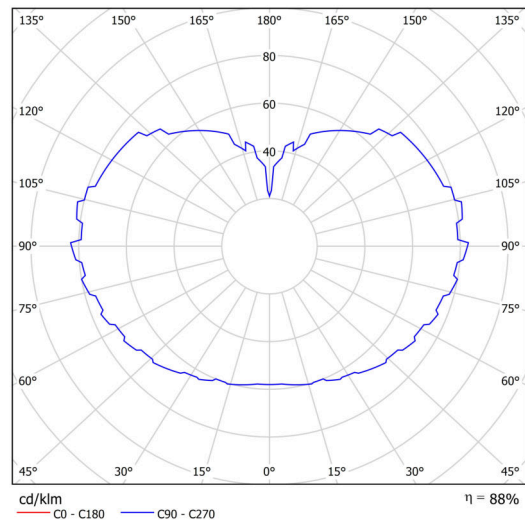

ADRIA P5

Product code: ADR52938

Type: Z11/3/099/a3 C**

Short description of the luminaire: Black pendant E27 light ON/OFF with TRIPLEX OPAL glass shade.

Technical

Types of luminaires	Classic on/off
Mounting type	Suspended - rod
Base material	steel
Shade material	three-layer glass TRIPLEX OPAL
Base color	black Ral9005
Shade color	white
Holding the shade	steel holder
Mounting location	ceiling
Width	600 mm
Length	600 mm
Height	600 mm
Diameter	ø 600 mm
Hinge length	600 mm
mounting holes (diameter)	none
Installation wire (diameter)	none
Impact strength	IK01
Operating temperature	from -20°C to +30°C

Electric

Voltage type	AC
AC voltage	220 - 240 V
Power consumption	3x25 W
Ingress Protection	IP40
Socket	E27
terminal block	none

Luminous

Blue light hazard	Risk group 0

Eulum data for calculation programs are available at www.osmont.cz.