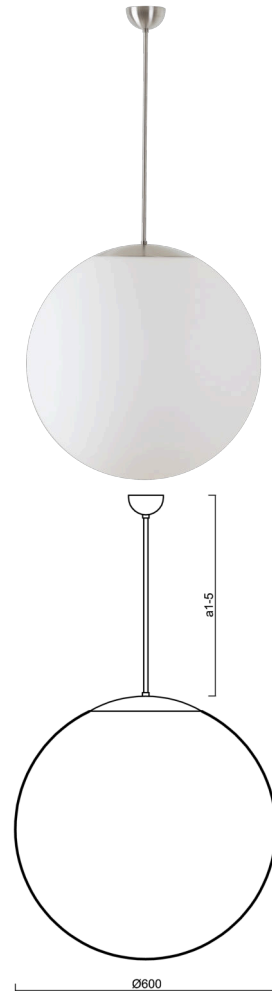

ADRIA P5

Product code: ADR45799

Type: Z11/3/099/a5 NB**

Short description of the luminaire: Stainless brushed pendant E27 light ON/OFF with TRIPLEX OPAL glass shade.

Technical

Types of luminaires	Classic on/off
Mounting type	Suspended - rod
Base material	stainless steel steel
Shade material	three-layer glass TRIPLEX OPAL
Base color	brushed stainless steel
Shade color	white
Holding the shade	steel holder
Mounting location	ceiling
Width	600 mm
Length	600 mm
Height	600 mm
Diameter	ø 600 mm
Hinge length	1000 mm
mounting holes (diameter)	none
Installation wire (diameter)	none
Impact strength	IK01

Electric

Voltage type	AC
AC voltage	220 - 240 V
Power consumption	3x25 W
Ingress Protection	IP40
Socket	E27
terminal block	none

Luminous

Blue light hazard	Risk group 0

Eulum data for calculation programs are available at www.osmont.cz.