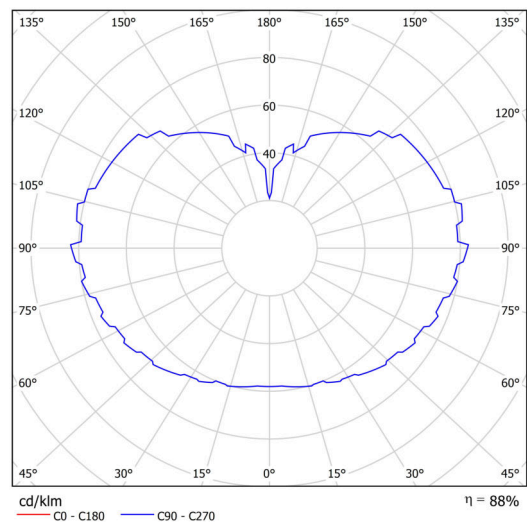

ADRIA P5

Product code: ADR45799

Type: Z11/3/099/a5 NB**

Short description of the luminaire: Stainless brushed pendant E27 light ON/OFF with TRIPLEX OPAL glass shade.

Technical

Types of luminaires	Classic on/off
Mounting type	Suspended - rod
Base material	stainless steel steel
Shade material	three-layer glass TRIPLEX OPAL
Base color	brushed stainless steel
Shade color	white
Holding the shade	steel holder
Mounting location	ceiling
Width	600 mm
Length	600 mm
Height	600 mm
Diameter	ø 600 mm
Hinge length	1000 mm
mounting holes (diameter)	none
Installation wire (diameter)	none
Impact strength	IK01

Electric

Voltage type	AC
AC voltage	220 - 240 V
Power consumption	3x25 W
Ingress Protection	IP40
Socket	E27
terminal block	none

Luminous

Blue light hazard	Risk group 0

Eulum data for calculation programs are available at www.osmont.cz.