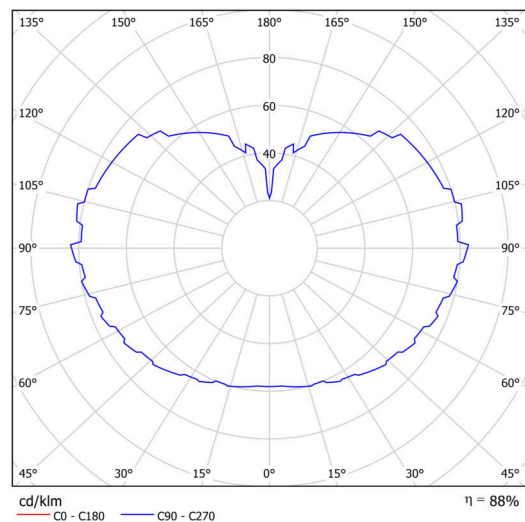

ADRIA P5

Product code: ADR45708

Type: Z11/3/099/a4 B**

Short description of the luminaire: White pendant E27 light ON/OFF with TRIPLEX OPAL glass shade.

Technical

Types of luminaires	Classic on/off
Mounting type	Suspended - rod
Base material	steel
Shade material	three-layer glass TRIPLEX OPAL
Base color	white Ral9003
Shade color	white
Holding the shade	steel holder
Mounting location	ceiling
Width	600 mm
Length	600 mm
Height	600 mm
Diameter	ø 600 mm
Hinge length	800 mm
mounting holes (diameter)	none
Installation wire (diameter)	none
Impact strength	IK01

Electric

Voltage type	AC
AC voltage	220 - 240 V
Power consumption	3x25 W
Ingress Protection	IP40
Socket	E27
terminal block	none

Luminous

Blue light hazard	Risk group 0

Eulum data for calculation programs are available at www.osmont.cz.