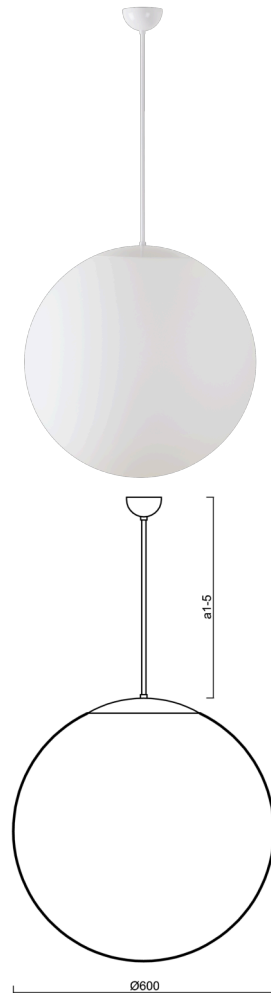

ADRIA P5

Z11/3/099/a4 B**

WWW.OSMONT.CZ

ADRIA P5

Product code: ADR45708

Type: Z11/3/099/a4 B**

Short description of the luminaire: White pendant E27 light ON/OFF with TRIPLEX OPAL glass shade.

Technical

Types of luminaires	Classic on/off
Mounting type	Suspended - rod
Base material	steel
Shade material	three-layer glass TRIPLEX OPAL
Base color	white Ral9003
Shade color	white
Holding the shade	steel holder
Mounting location	ceiling
Width	600 mm
Length	600 mm
Height	600 mm
Diameter	ø 600 mm
Hinge length	800 mm
mounting holes (diameter)	none
Installation wire (diameter)	none
Impact strength	IK01

Electric

Voltage type	AC
AC voltage	220 - 240 V
Power consumption	3x25 W
Ingress Protection	IP40
Socket	E27
terminal block	none

Luminous

Blue light hazard	Risk group 0
-------------------	--------------

Eulum data for calculation programs are available at www.osmont.cz.