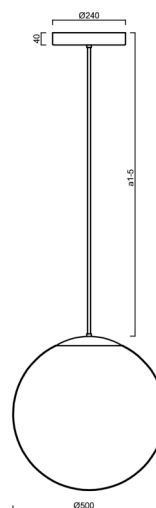

## ADRIA P4 HP

LED-5L08E950Z11/098/a5/NK1W NB 4K##

[WWW.OSMONT.CZ](http://WWW.OSMONT.CZ)

# ADRIA P4 HP

Product code: ADR72559

Type: LED-5L08E950Z11/098/a5/NK1W NB 4K##

Short description of the luminaire: Stainless steel brushed | pendant high-power LED light with emergency backup combined | TRIPLEX OPAL hand blown glass shade | rod pendant 100 cm |

## Technical

Types of luminaires	Emergency combined
Mounting type	Suspended - rod
Base material	stainless steel steel
Shade material	three-layer glass TRIPLEX OPAL
Base color	brushed stainless steel
Shade color	white
Holding the shade	steel holder
Mounting location	ceiling
Width	500 mm
Length	500 mm
Height	500 mm
Diameter	ø 500 mm
Hinge length	1000 mm
mounting holes (diameter)	3xø5mm
Cable entrance	2xø16mm
Energy Class	D
Impact strength	IK01
Operating temperature	from 0°C to +30°C

## Installation dimensions: