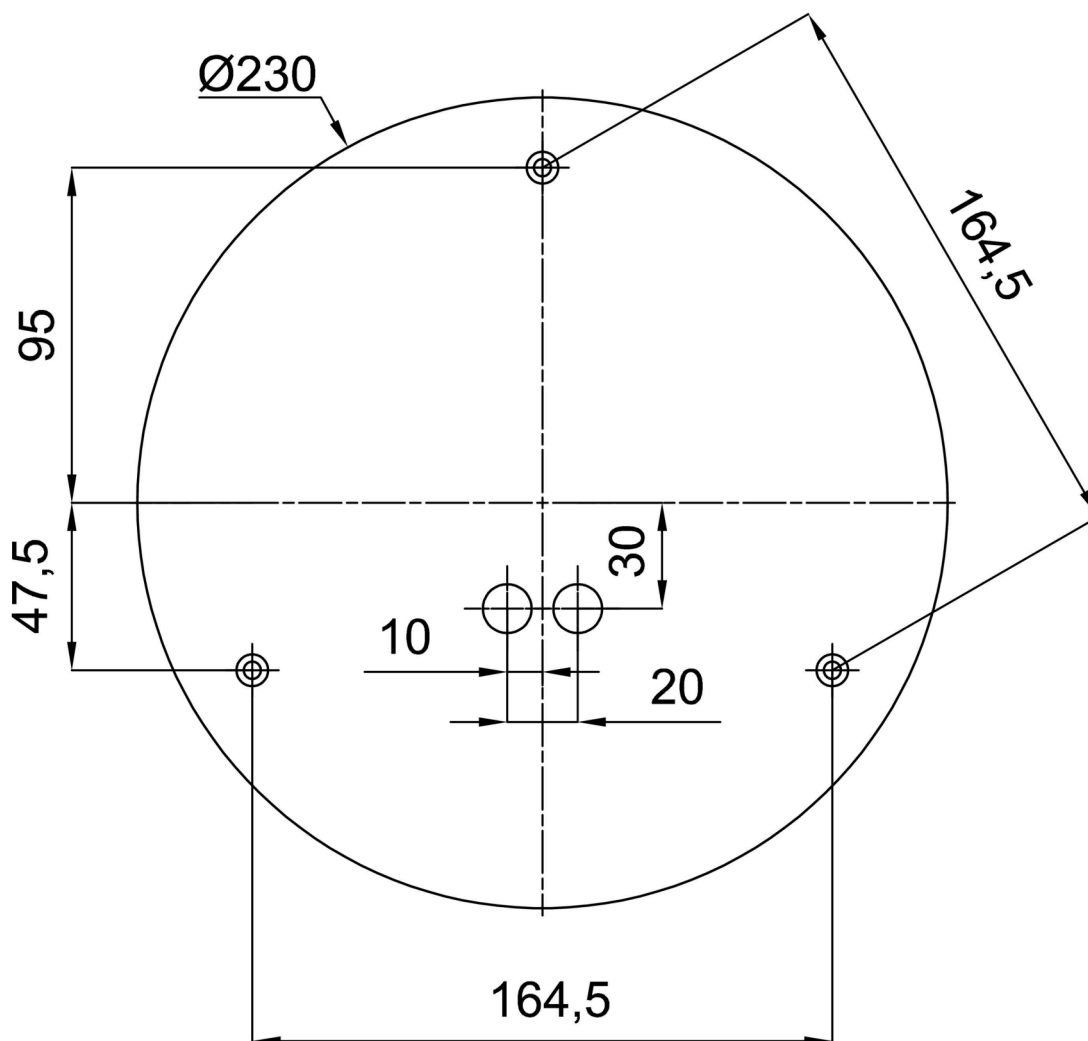

## Technical

Types of luminaires	Emergency combined
Mounting type	Suspended - rod
Base material	stainless steel steel
Shade material	three-layer glass TRIPLEX OPAL
Base color	brushed stainless steel
Shade color	white
Holding the shade	steel holder
Mounting location	ceiling
Width	500 mm
Length	500 mm
Height	500 mm
Diameter	ø 500 mm
Hinge length	1000 mm
mounting holes (diameter)	3xø5mm
Cable entrance	2xø16mm
Energy Class	D
Impact strength	IK01
Operating temperature	from 0°C to +30°C

## Installation dimensions: