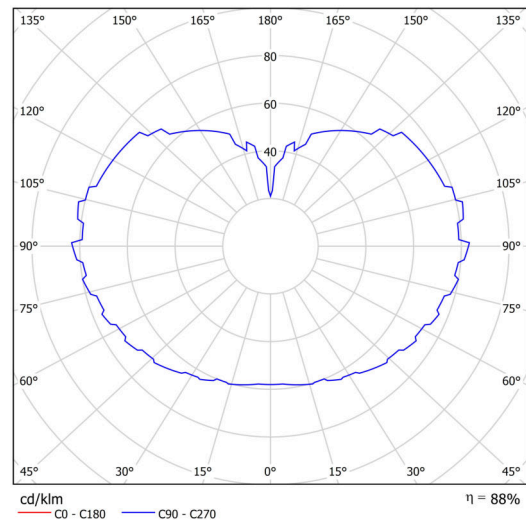

## Technical

Types of luminaires	Emergency combined
Mounting type	Suspended - rod
Base material	stainless steel steel
Shade material	three-layer glass TRIPLEX OPAL
Base color	polished stainless steel
Shade color	white
Holding the shade	steel holder
Mounting location	ceiling
Width	500 mm
Length	500 mm
Height	500 mm
Diameter	ø 500 mm
Hinge length	1000 mm
mounting holes (diameter)	3xø5mm
Cable entrance	2xø16mm
Energy Class	D
Impact strength	IK01
Operating temperature	from 0°C to +30°C

## Luminous

Lum. flux of luminaire	8450 lm
Lum. flux of light source	9600 lm
Lum. flux of light source in emergency mode	150 lm
Luminaire efficacy	143 lm/W
Temperature	4000 K
Rated life time LED L80/B10	100000 hours