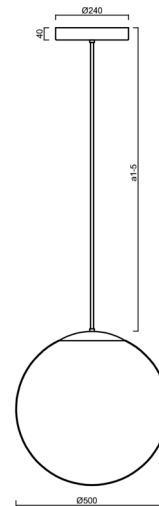

## ADRIA P4 HP

LED-5L08E950Z11/098/a5/NK1W NL 4K##

[WWW.OSMONT.CZ](http://WWW.OSMONT.CZ)

# ADRIA P4 HP

Product code: ADR72554

Type: LED-5L08E950Z11/098/a5/NK1W NL 4K##

Short description of the luminaire: Stainless steel polished | pendant high-power LED light with emergency backup combined | TRIPLEX OPAL hand blown glass shade | rod pendant 100 cm |

## Technical

Types of luminaires	Emergency combined
Mounting type	Suspended - rod
Base material	stainless steel steel
Shade material	three-layer glass TRIPLEX OPAL
Base color	polished stainless steel
Shade color	white
Holding the shade	steel holder
Mounting location	ceiling
Width	500 mm
Length	500 mm
Height	500 mm
Diameter	ø 500 mm
Hinge length	1000 mm
mounting holes (diameter)	3xø5mm
Cable entrance	2xø16mm
Energy Class	D
Impact strength	IK01
Operating temperature	from 0°C to +30°C

## Installation dimensions: