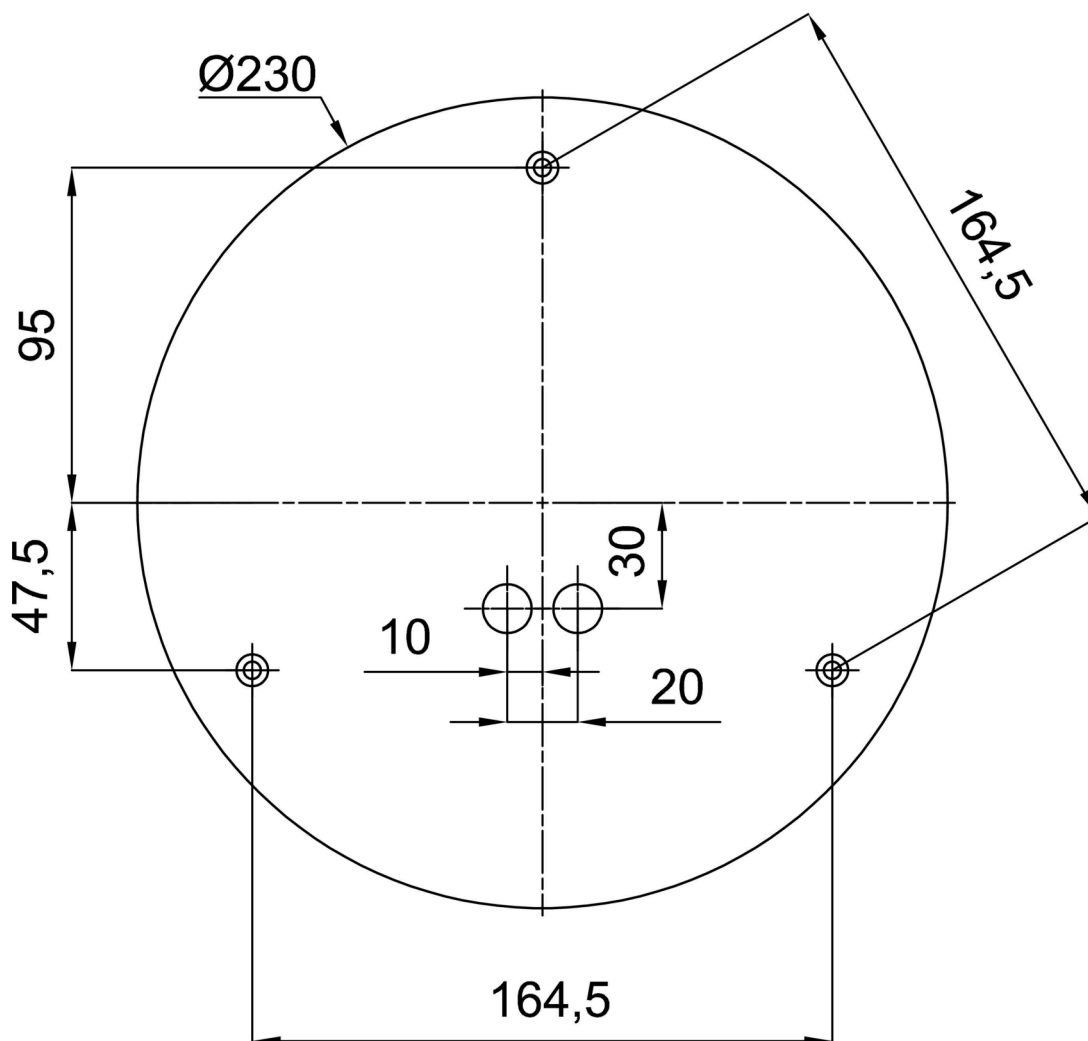

## Technical

Types of luminaires	Emergency combined
Mounting type	Suspended - rod
Base material	stainless steel steel
Shade material	three-layer glass TRIPLEX OPAL
Base color	polished stainless steel
Shade color	white
Holding the shade	steel holder
Mounting location	ceiling
Width	500 mm
Length	500 mm
Height	500 mm
Diameter	ø 500 mm
Hinge length	1000 mm
mounting holes (diameter)	3xø5mm
Cable entrance	2xø16mm
Energy Class	D
Impact strength	IK01
Operating temperature	from 0°C to +30°C

## Installation dimensions: