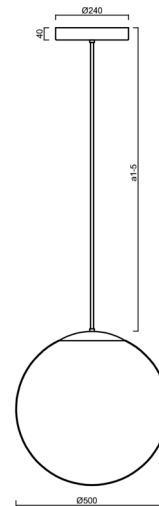

ADRIA P4 HP

LED-5L08E950Z11/098/a3/NK1W NL 4K##

WWW.OSMONT.CZ

ADRIA P4 HP

Product code: ADR72552

Type: LED-5L08E950Z11/098/a3/NK1W NL 4K##

Short description of the luminaire: Stainless steel polished | pendant high-power LED light with emergency backup combined | TRIPLEX OPAL hand blown glass shade | rod pendant 60 cm |

Technical

Types of luminaires	Emergency combined
Mounting type	Suspended - rod
Base material	stainless steel steel
Shade material	three-layer glass TRIPLEX OPAL
Base color	polished stainless steel
Shade color	white
Holding the shade	steel holder
Mounting location	ceiling
Width	500 mm
Length	500 mm
Height	500 mm
Diameter	ø 500 mm
Hinge length	600 mm
mounting holes (diameter)	3xø5mm
Cable entrance	2xø16mm
Energy Class	D
Impact strength	IK01
Operating temperature	from 0°C to +30°C

*The warranty for the batteries is valid for 12 months from the date of purchase.

Installation dimensions:

Additional assortment:

Lampshade

Product code	Name	Color	Description	Picture	Drawing
20041	098	white	příslušenství		