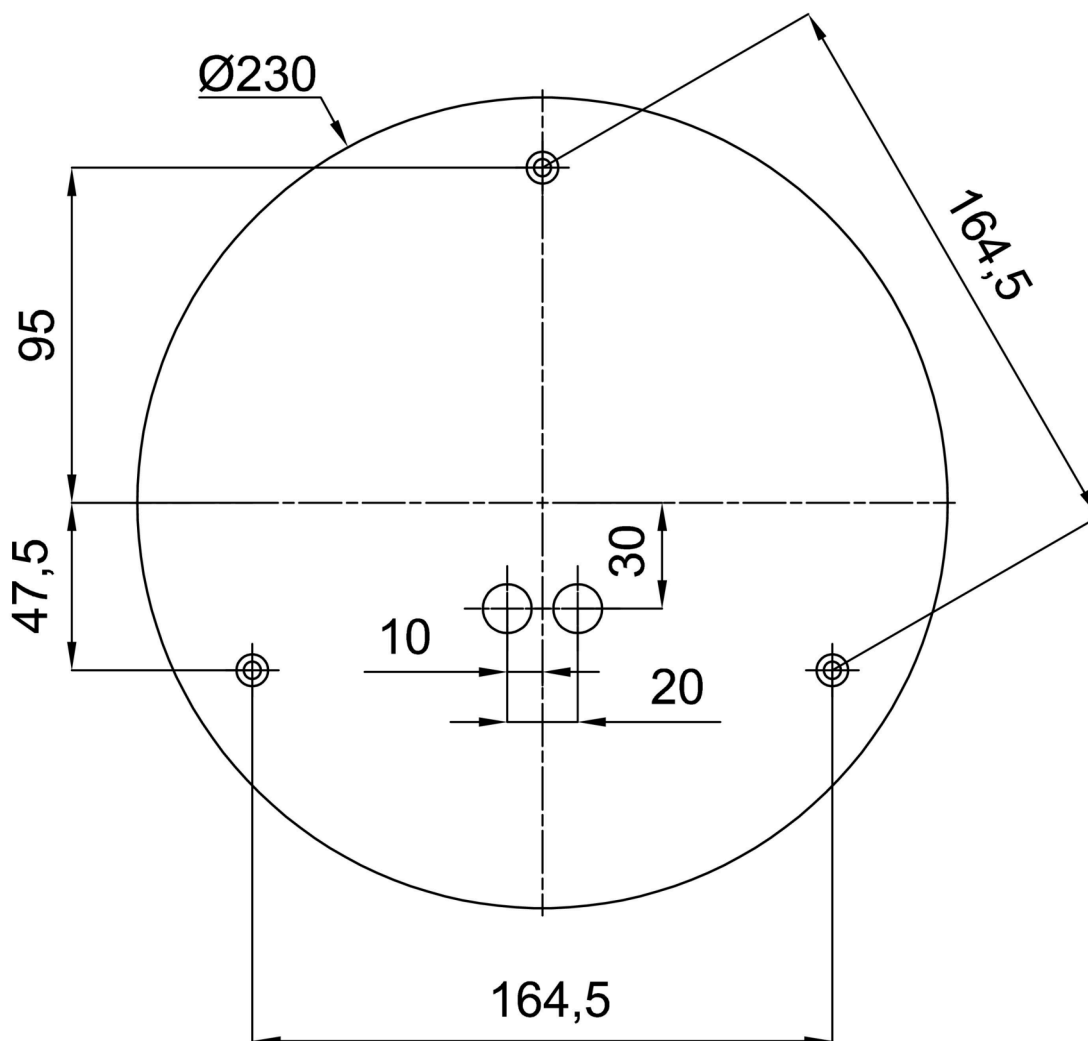

Technical

Types of luminaires	Emergency combined
Mounting type	Suspended - rod
Base material	stainless steel steel
Shade material	three-layer glass TRIPLEX OPAL
Base color	polished stainless steel
Shade color	white
Holding the shade	steel holder
Mounting location	ceiling
Width	500 mm
Length	500 mm
Height	500 mm
Diameter	ø 500 mm
Hinge length	400 mm
mounting holes (diameter)	3xø5mm
Cable entrance	2xø16mm
Energy Class	D
Impact strength	IK01
Operating temperature	from 0°C to +30°C

*The warranty for the batteries is valid for 12 months from the date of purchase.

Installation dimensions:

Additional assortment:

Lampshade

Product code	Name	Color	Description	Picture	Drawing
20041	098	white	příslušenství		