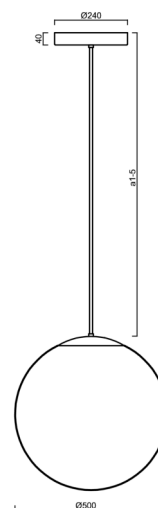

ADRIA P4 HP

LED-5L08E950Z11/098/a2/NK1W NL 4K##

WWW.OSMONT.CZ

ADRIA P4 HP

Product code: ADR72551

Type: LED-5L08E950Z11/098/a2/NK1W NL 4K##

Short description of the luminaire: Stainless steel polished | pendant high-power LED light with emergency backup combined | TRIPLEX OPAL hand blown glass shade | rod pendant 40 cm |

Technical

Types of luminaires	Emergency combined
Mounting type	Suspended - rod
Base material	stainless steel steel
Shade material	three-layer glass TRIPLEX OPAL
Base color	polished stainless steel
Shade color	white
Holding the shade	steel holder
Mounting location	ceiling
Width	500 mm
Length	500 mm
Height	500 mm
Diameter	ø 500 mm
Hinge length	400 mm
mounting holes (diameter)	3xø5mm
Cable entrance	2xø16mm
Energy Class	D
Impact strength	IK01
Operating temperature	from 0°C to +30°C

*The warranty for the batteries is valid for 12 months from the date of purchase.

Installation dimensions:

Additional assortment:

Lampshade

Product code	Name	Color	Description	Picture	Drawing
20041	098	white	příslušenství		