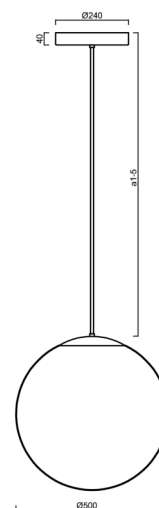

ADRIA P4 HP

LED-5L08E950Z11/098/a1/NK1W NL 4K##

WWW.OSMONT.CZ

ADRIA P4 HP

Product code: ADR72550

Type: LED-5L08E950Z11/098/a1/NK1W NL 4K##

Short description of the luminaire: Stainless steel polished | pendant high-power LED light with emergency backup combined | TRIPLEX OPAL hand blown glass shade | rod pendant 20 cm |

Technical

Types of luminaires	Emergency combined
Mounting type	Suspended - rod
Base material	stainless steel steel
Shade material	three-layer glass TRIPLEX OPAL
Base color	polished stainless steel
Shade color	white
Holding the shade	steel holder
Mounting location	ceiling
Width	500 mm
Length	500 mm
Height	500 mm
Diameter	ø 500 mm
Hinge length	200 mm
mounting holes (diameter)	3xø5mm
Cable entrance	2xø16mm
Energy Class	D
Impact strength	IK01
Operating temperature	from 0°C to +30°C

*The warranty for the batteries is valid for 12 months from the date of purchase.

Installation dimensions:

Additional assortment:

Lampshade

Product code	Name	Color	Description	Picture	Drawing
20041	098	white	příslušenství		