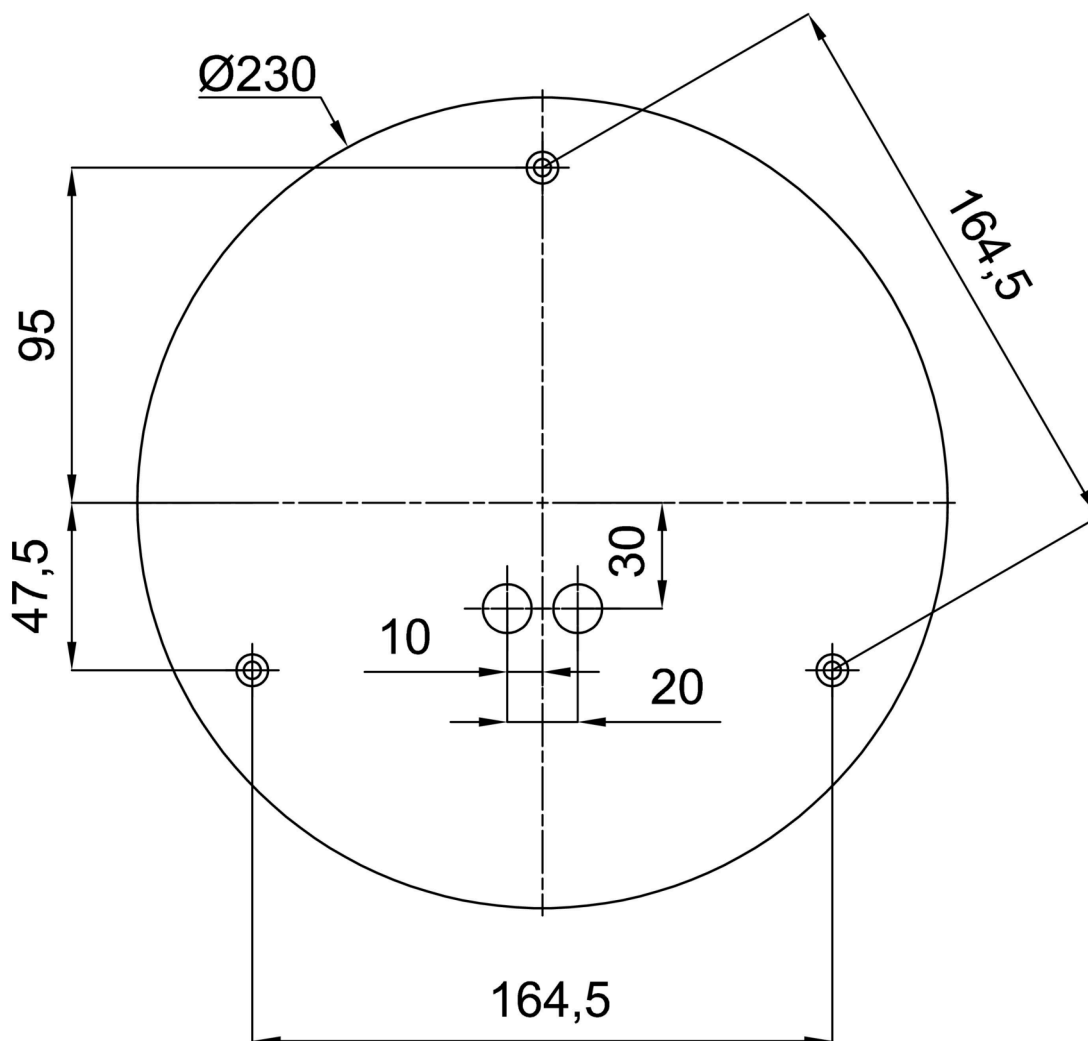

Technical

Types of luminaires	Emergency combined
Mounting type	Suspended - rod
Base material	stainless steel steel
Shade material	three-layer glass TRIPLEX OPAL
Base color	polished stainless steel
Shade color	white
Holding the shade	steel holder
Mounting location	ceiling
Width	500 mm
Length	500 mm
Height	500 mm
Diameter	ø 500 mm
Hinge length	200 mm
mounting holes (diameter)	3xø5mm
Cable entrance	2xø16mm
Energy Class	D
Impact strength	IK01
Operating temperature	from 0°C to +30°C

*The warranty for the batteries is valid for 12 months from the date of purchase.

Installation dimensions:

Additional assortment:

Lampshade

Product code	Name	Color	Description	Picture	Drawing
20041	098	white	příslušenství		