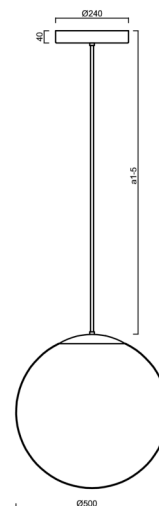

ADRIA P4 HP

LED-5L08E950Z11/098/a4/NK1W MS 4K##

WWW.OSMONT.CZ

ADRIA P4 HP

Product code: ADR72548

Type: LED-5L08E950Z11/098/a4/NK1W MS 4K##

Short description of the luminaire: Brass polished | pendant high-power LED light with emergency backup combined | TRIPLEX OPAL hand blown glass shade | rod pendant 80 cm |

Technical

Types of luminaires	Emergency combined
Mounting type	Suspended - rod
Base material	brass
Shade material	three-layer glass TRIPLEX OPAL
Base color	polished brass
Shade color	white
Holding the shade	steel holder
Mounting location	ceiling
Width	500 mm
Length	500 mm
Height	500 mm
Diameter	ø 500 mm
Hinge length	800 mm
mounting holes (diameter)	3xø5mm
Cable entrance	2xø16mm
Energy Class	D
Impact strength	IK01
Operating temperature	from 0°C to +30°C

*The warranty for the batteries is valid for 12 months from the date of purchase.

Installation dimensions:

Additional assortment:

Lampshade

Product code	Name	Color	Description	Picture	Drawing
20041	098	white	příslušenství		