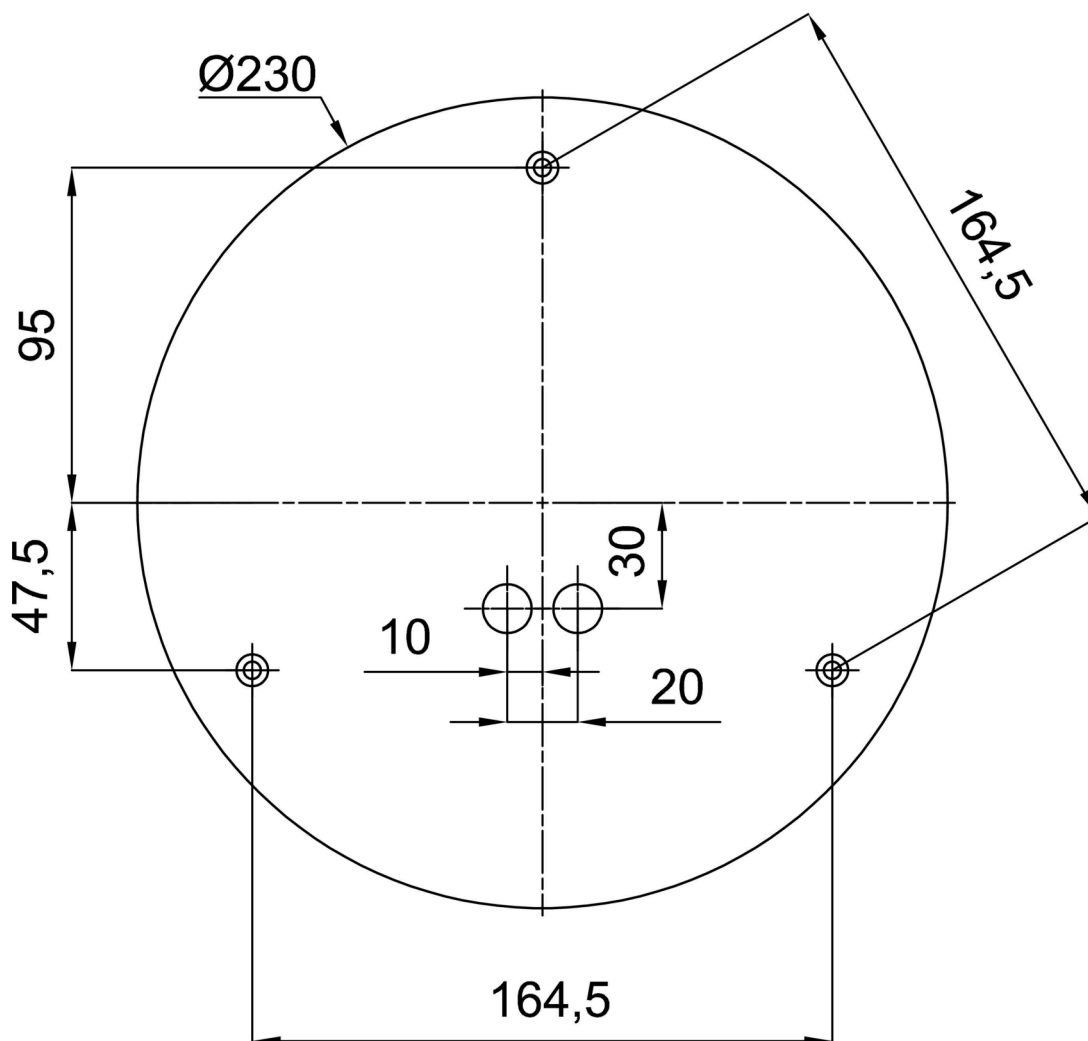

Technical

Types of luminaires	Emergency combined
Mounting type	Suspended - rod
Base material	brass
Shade material	three-layer glass TRIPLEX OPAL
Base color	polished brass
Shade color	white
Holding the shade	steel holder
Mounting location	ceiling
Width	500 mm
Length	500 mm
Height	500 mm
Diameter	ø 500 mm
Hinge length	800 mm
mounting holes (diameter)	3xø5mm
Cable entrance	2xø16mm
Energy Class	D
Impact strength	IK01
Operating temperature	from 0°C to +30°C

*The warranty for the batteries is valid for 12 months from the date of purchase.

Installation dimensions:

Additional assortment:

Lampshade

Product code	Name	Color	Description	Picture	Drawing
20041	098	white	příslušenství		