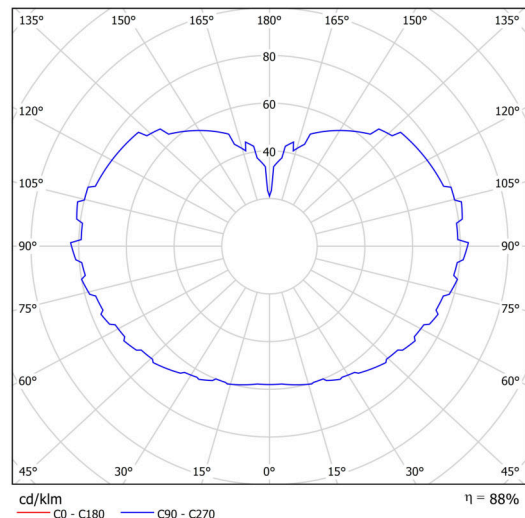

Technical

Types of luminaires	Emergency combined
Mounting type	Suspended - rod
Base material	brass
Shade material	three-layer glass TRIPLEX OPAL
Base color	polished brass
Shade color	white
Holding the shade	steel holder
Mounting location	ceiling
Width	500 mm
Length	500 mm
Height	500 mm
Diameter	ø 500 mm
Hinge length	600 mm
mounting holes (diameter)	3xø5mm
Cable entrance	2xø16mm
Energy Class	D
Impact strength	IK01
Operating temperature	from 0°C to +30°C

Luminous

Lum. flux of luminaire	8450 lm
Lum. flux of light source	9600 lm
Lum. flux of light source in emergency mode	150 lm
Luminaire efficacy	143 lm/W
Temperature	4000 K
Rated life time LED L80/B10	100000 hours