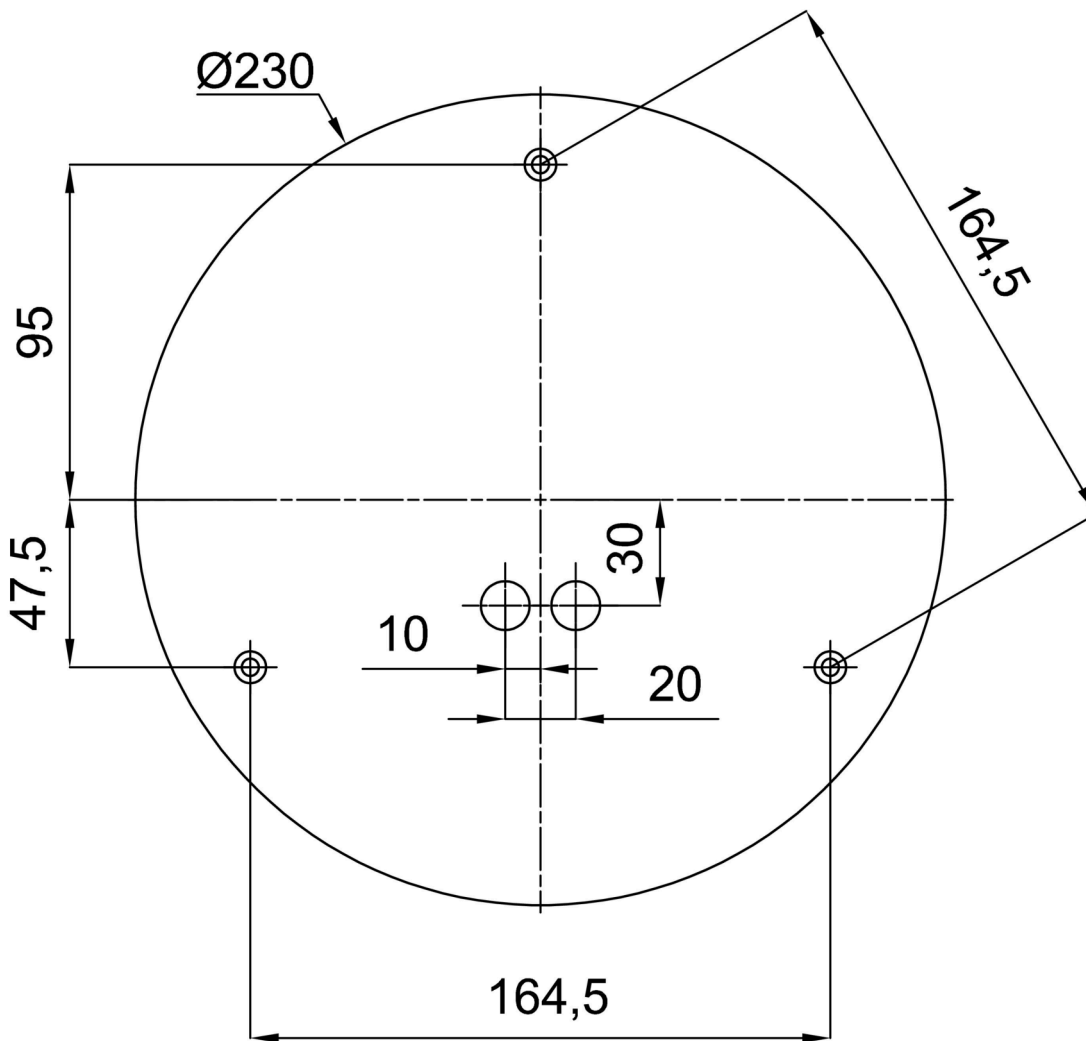

Technical

Types of luminaires	Emergency combined
Mounting type	Suspended - rod
Base material	brass
Shade material	three-layer glass TRIPLEX OPAL
Base color	polished brass
Shade color	white
Holding the shade	steel holder
Mounting location	ceiling
Width	500 mm
Length	500 mm
Height	500 mm
Diameter	ø 500 mm
Hinge length	600 mm
mounting holes (diameter)	3xø5mm
Cable entrance	2xø16mm
Energy Class	D
Impact strength	IK01
Operating temperature	from 0°C to +30°C

*The warranty for the batteries is valid for 12 months from the date of purchase.

Installation dimensions:

Additional assortment:

Lampshade

Product code	Name	Color	Description	Picture	Drawing
20041	098	white	příslušenství		