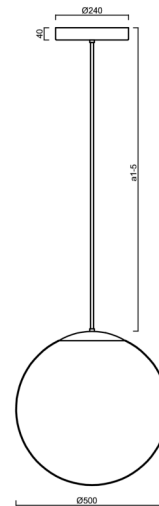

ADRIA P4 HP

LED-5L08E950Z11/098/a3/NK1W MS 4K##

WWW.OSMONT.CZ

ADRIA P4 HP

Product code: ADR72547

Type: LED-5L08E950Z11/098/a3/NK1W MS 4K##

Short description of the luminaire: Brass polished | pendant high-power LED light with emergency backup combined | TRIPLEX OPAL hand blown glass shade | rod pendant 60 cm |

Technical

Types of luminaires	Emergency combined
Mounting type	Suspended - rod
Base material	brass
Shade material	three-layer glass TRIPLEX OPAL
Base color	polished brass
Shade color	white
Holding the shade	steel holder
Mounting location	ceiling
Width	500 mm
Length	500 mm
Height	500 mm
Diameter	ø 500 mm
Hinge length	600 mm
mounting holes (diameter)	3xø5mm
Cable entrance	2xø16mm
Energy Class	D
Impact strength	IK01
Operating temperature	from 0°C to +30°C

*The warranty for the batteries is valid for 12 months from the date of purchase.

Installation dimensions:

Additional assortment:

Lampshade

Product code	Name	Color	Description	Picture	Drawing
20041	098	white	příslušenství		