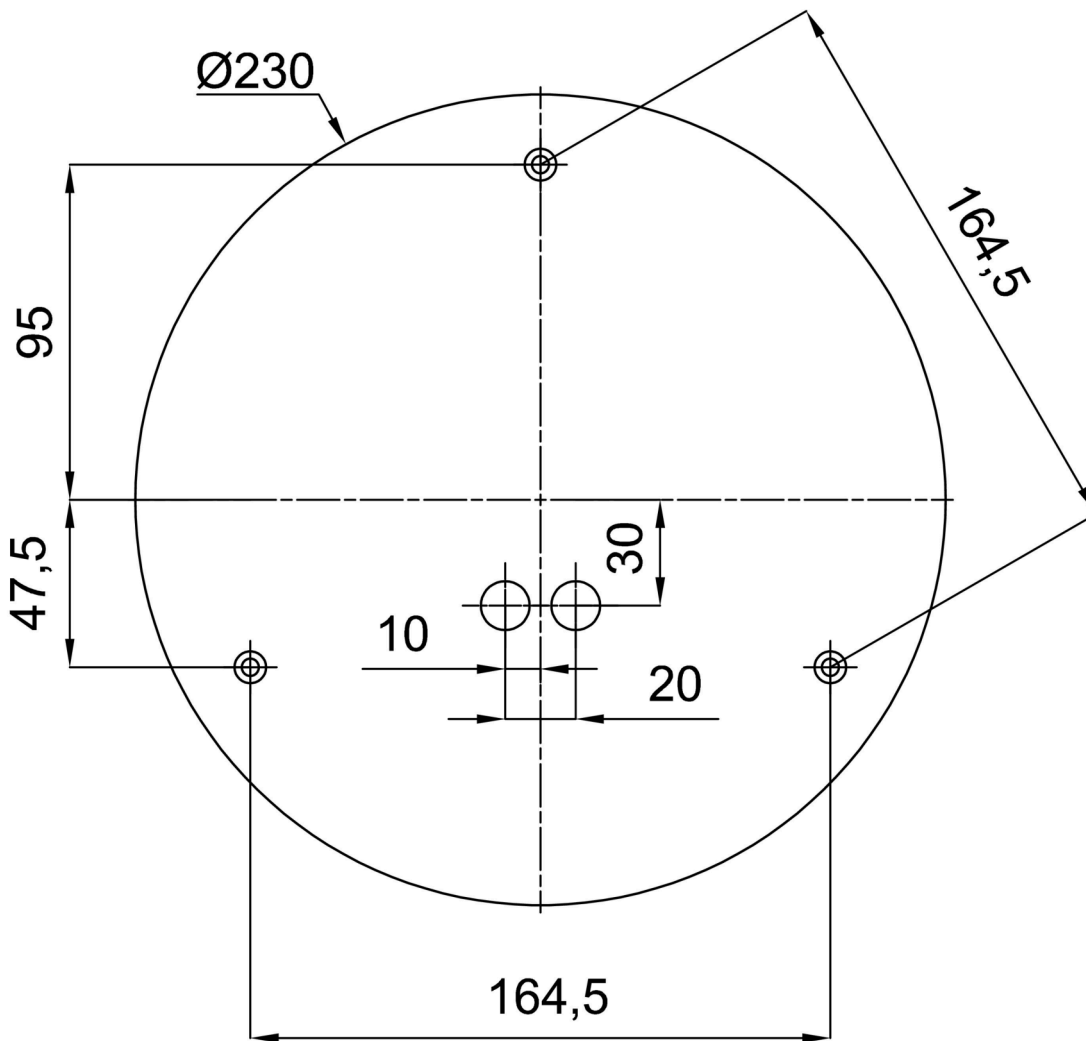

Technical

Types of luminaires	Emergency combined
Mounting type	Suspended - rod
Base material	steel
Shade material	three-layer glass TRIPLEX OPAL
Base color	black Ral9005
Shade color	white
Holding the shade	steel holder
Mounting location	ceiling
Width	500 mm
Length	500 mm
Height	500 mm
Diameter	ø 500 mm
Hinge length	800 mm
mounting holes (diameter)	3xø5mm
Cable entrance	2xø16mm
Energy Class	D
Impact strength	IK01
Operating temperature	from 0°C to +30°C

*The warranty for the batteries is valid for 12 months from the date of purchase.

Installation dimensions:

Additional assortment:

Lampshade

Product code	Name	Color	Description	Picture	Drawing
20041	098	white	příslušenství		