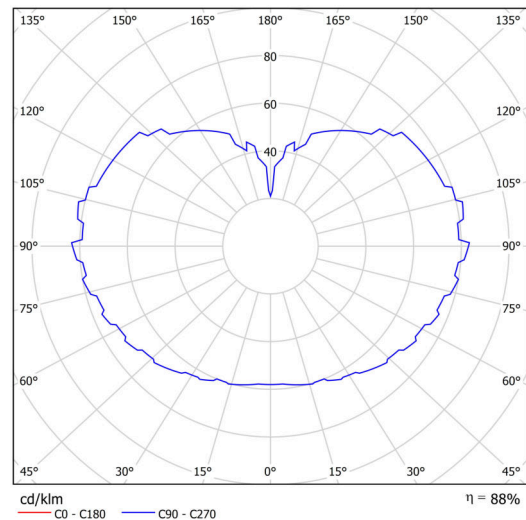

Technical

Types of luminaires	Emergency combined
Mounting type	Suspended - rod
Base material	steel
Shade material	three-layer glass TRIPLEX OPAL
Base color	black Ral9005
Shade color	white
Holding the shade	steel holder
Mounting location	ceiling
Width	500 mm
Length	500 mm
Height	500 mm
Diameter	ø 500 mm
Hinge length	800 mm
mounting holes (diameter)	3xø5mm
Cable entrance	2xø16mm
Energy Class	D
Impact strength	IK01
Operating temperature	from 0°C to +30°C

Luminous

Lum. flux of luminaire	8450 lm
Lum. flux of light source	9600 lm
Lum. flux of light source in emergency mode	150 lm
Luminaire efficacy	143 lm/W
Temperature	4000 K
Rated life time LED L80/B10	100000 hours