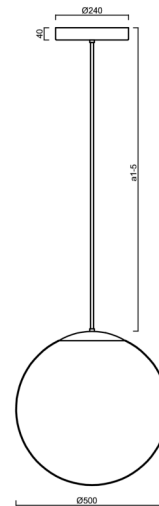

ADRIA P4 HP

LED-5L08E950Z11/098/a4/NK1W C 4K##

WWW.OSMONT.CZ

ADRIA P4 HP

Product code: ADR72543

Type: LED-5L08E950Z11/098/a4/NK1W C 4K##

Short description of the luminaire: Black colour | pendant high-power LED light with emergency backup combined | TRIPLEX OPAL hand blown glass shade | rod pendant 80 cm |

Technical

Types of luminaires	Emergency combined
Mounting type	Suspended - rod
Base material	steel
Shade material	three-layer glass TRIPLEX OPAL
Base color	black Ral9005
Shade color	white
Holding the shade	steel holder
Mounting location	ceiling
Width	500 mm
Length	500 mm
Height	500 mm
Diameter	ø 500 mm
Hinge length	800 mm
mounting holes (diameter)	3xø5mm
Cable entrance	2xø16mm
Energy Class	D
Impact strength	IK01
Operating temperature	from 0°C to +30°C

*The warranty for the batteries is valid for 12 months from the date of purchase.

Installation dimensions:

Additional assortment:

Lampshade

Product code	Name	Color	Description	Picture	Drawing
20041	098	white	příslušenství		