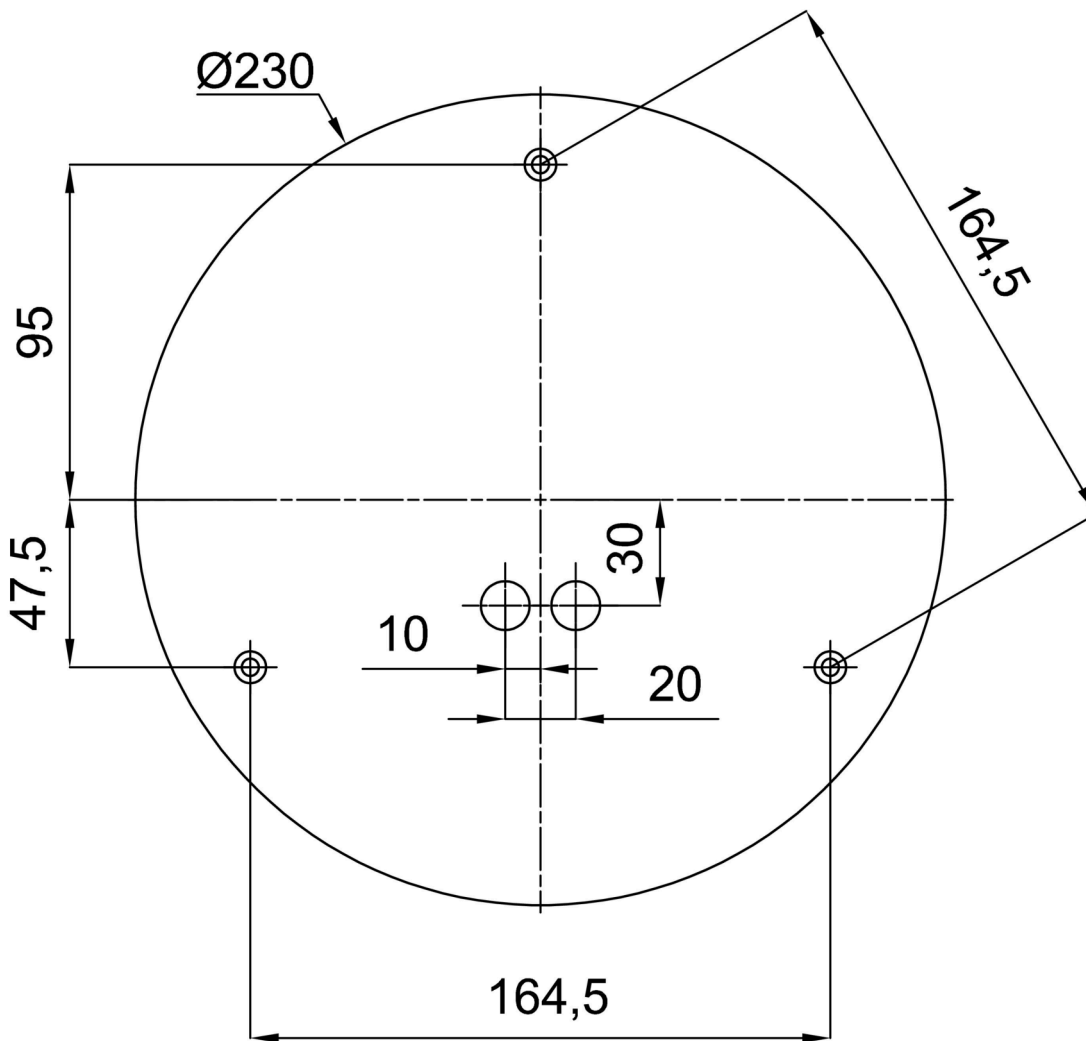

TECHNICAL SHEET

CRI	Ra80
MacAdam	3
Blue light hazard	Risk group 0

Eulum data for calculation programs are available at www.osmont.cz.

Logistic

EAN	8591728062767
Weight NTTO	7.2 Kg
Weight BTTO	9 Kg
Number of cartons	2 pcs
Package volume	0.157 m³
Package 1 width	0.52 m
Package 1 length	0.52 m
Package 1 height	0.53 m
Warranty*	60 months

*The warranty for the batteries is valid for 12 months from the date of purchase.

Installation dimensions: