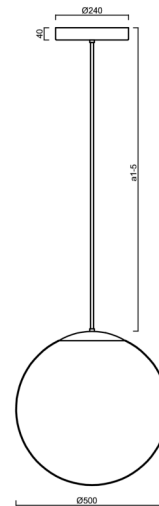

## ADRIA P4 HP

LED-5L08E950Z11/098/a3/NK1W C 4K##

[WWW.OSMONT.CZ](http://WWW.OSMONT.CZ)

# ADRIA P4 HP

Product code: ADR72542

Type: LED-5L08E950Z11/098/a3/NK1W C 4K##

Short description of the luminaire: Black colour | pendant high-power LED light with emergency backup combined | TRIPLEX OPAL hand blown glass shade | rod pendant 60 cm |

## Technical

Types of luminaires	Emergency combined
Mounting type	Suspended - rod
Base material	steel
Shade material	three-layer glass TRIPLEX OPAL
Base color	black Ral9005
Shade color	white
Holding the shade	steel holder
Mounting location	ceiling
Width	500 mm
Length	500 mm
Height	500 mm
Diameter	ø 500 mm
Hinge length	600 mm
mounting holes (diameter)	3xø5mm
Cable entrance	2xø16mm
Energy Class	D
Impact strength	IK01
Operating temperature	from 0°C to +30°C