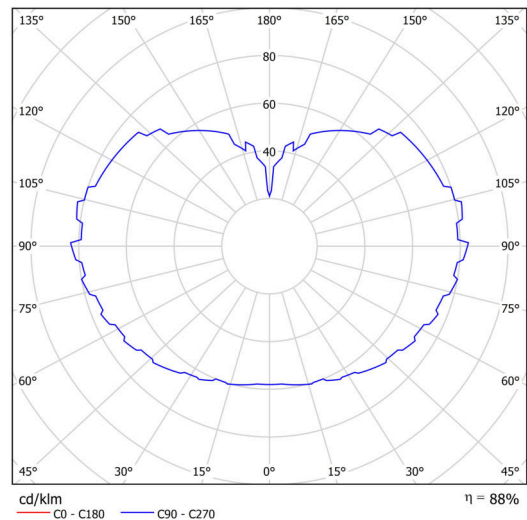

## Technical

Types of luminaires	Emergency combined
Mounting type	Suspended - rod
Base material	steel
Shade material	three-layer glass TRIPLEX OPAL
Base color	black Ral9005
Shade color	white
Holding the shade	steel holder
Mounting location	ceiling
Width	500 mm
Length	500 mm
Height	500 mm
Diameter	ø 500 mm
Hinge length	600 mm
mounting holes (diameter)	3xø5mm
Cable entrance	2xø16mm
Energy Class	D
Impact strength	IK01
Operating temperature	from 0°C to +30°C

## Luminous

Lum. flux of luminaire	8450 lm
Lum. flux of light source	9600 lm
Lum. flux of light source in emergency mode	150 lm
Luminaire efficacy	143 lm/W
Temperature	4000 K
Rated life time LED L80/B10	100000 hours