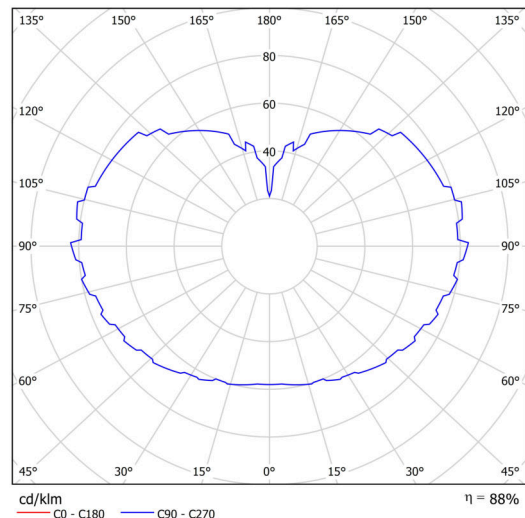

## Technical

Types of luminaires	Emergency combined
Mounting type	Suspended - rod
Base material	steel
Shade material	three-layer glass TRIPLEX OPAL
Base color	white Ral9003
Shade color	white
Holding the shade	steel holder
Mounting location	ceiling
Width	500 mm
Length	500 mm
Height	500 mm
Diameter	ø 500 mm
Hinge length	800 mm
mounting holes (diameter)	3xø5mm
Cable entrance	2xø16mm
Energy Class	D
Impact strength	IK01
Operating temperature	from 0°C to +30°C

## Luminous

Lum. flux of luminaire	8450 lm
Lum. flux of light source	9600 lm
Lum. flux of light source in emergency mode	150 lm
Luminaire efficacy	143 lm/W
Temperature	4000 K
Rated life time LED L80/B10	100000 hours