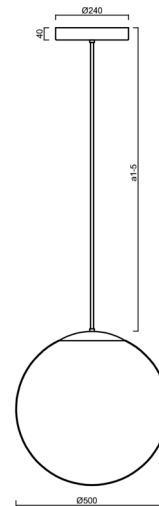

## ADRIA P4 HP

LED-5L08E950Z11/098/a4/NK1W B 4K##

[WWW.OSMONT.CZ](http://WWW.OSMONT.CZ)

# ADRIA P4 HP

Product code: ADR72538

Type: LED-5L08E950Z11/098/a4/NK1W B 4K##

Short description of the luminaire: White colour | pendant high-power LED light with emergency backup combined | TRIPLEX OPAL hand blown glass shade | rod pendant 80 cm |

## Technical

Types of luminaires	Emergency combined
Mounting type	Suspended - rod
Base material	steel
Shade material	three-layer glass TRIPLEX OPAL
Base color	white Ral9003
Shade color	white
Holding the shade	steel holder
Mounting location	ceiling
Width	500 mm
Length	500 mm
Height	500 mm
Diameter	ø 500 mm
Hinge length	800 mm
mounting holes (diameter)	3xø5mm
Cable entrance	2xø16mm
Energy Class	D
Impact strength	IK01
Operating temperature	from 0°C to +30°C

## Installation dimensions: