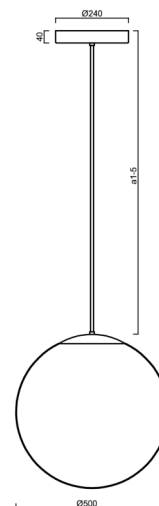

ADRIA P4 HP

LED-5L08E950Z11/098/a1/NK1W B 4K##

WWW.OSMONT.CZ

ADRIA P4 HP

Product code: ADR72535

Type: LED-5L08E950Z11/098/a1/NK1W B 4K##

Short description of the luminaire: White colour | pendant high-power LED light with emergency backup combined | TRIPLEX OPAL hand blown glass shade | rod pendant 20 cm |

Technical

Types of luminaires	Emergency combined
Mounting type	Suspended - rod
Base material	steel
Shade material	three-layer glass TRIPLEX OPAL
Base color	white Ral9003
Shade color	white
Holding the shade	steel holder
Mounting location	ceiling
Width	500 mm
Length	500 mm
Height	500 mm
Diameter	ø 500 mm
Hinge length	200 mm
mounting holes (diameter)	3xø5mm
Cable entrance	2xø16mm
Energy Class	D
Impact strength	IK01
Operating temperature	from 0°C to +30°C

*The warranty for the batteries is valid for 12 months from the date of purchase.

Installation dimensions:

Additional assortment:

Lampshade

Product code	Name	Color	Description	Picture	Drawing
20041	098	white	příslušenství		