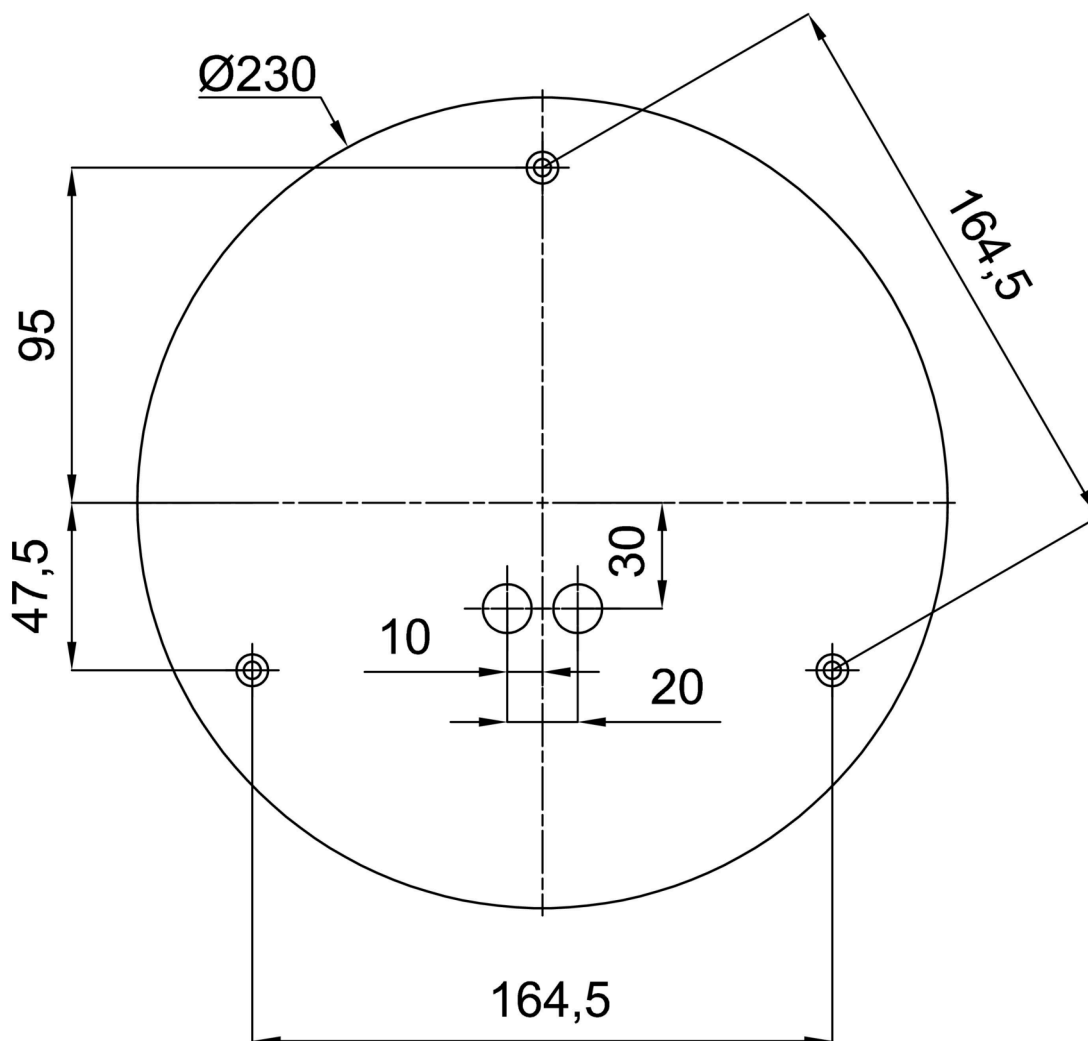

Technical

Types of luminaires	Emergency combined
Mounting type	Suspended - rod
Base material	steel
Shade material	three-layer glass TRIPLEX OPAL
Base color	white Ral9003
Shade color	white
Holding the shade	steel holder
Mounting location	ceiling
Width	500 mm
Length	500 mm
Height	500 mm
Diameter	ø 500 mm
Hinge length	200 mm
mounting holes (diameter)	3xø5mm
Cable entrance	2xø16mm
Energy Class	D
Impact strength	IK01
Operating temperature	from 0°C to +30°C

*The warranty for the batteries is valid for 12 months from the date of purchase.

Installation dimensions:

Additional assortment:

Lampshade

Product code	Name	Color	Description	Picture	Drawing
20041	098	white	příslušenství		